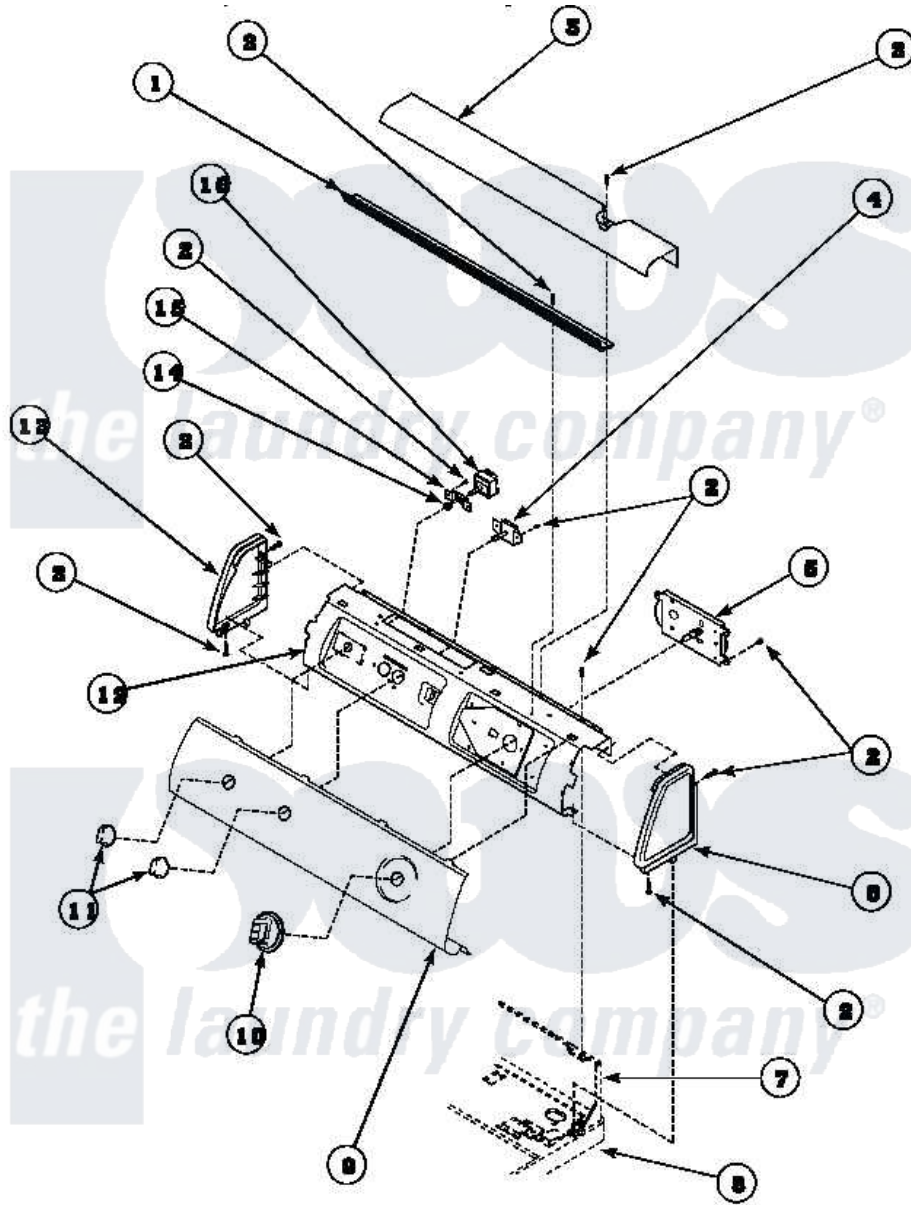

**Amana LE8317W2B (BOM: PLE8317W2 B) 04 - GRAPHIC PANEL,  
CONTROL HOOD AND CONTROLS**

Amana Residential Amana LE8317W2B (BOM: PLE8317W2 B) Dryer Parts Parts Diagram 04 - GRAPHIC PANEL,  
CONTROL HOOD AND CONTROLS  
Click on the part number to view part

Item	Original Part Number	Replaced By	Status	Part Description
1	500305		Not Available	DIFFUSER W/OUT HOLE
2	501086	<a href="#">90767</a>		Screw, 8A X 3/8 HeX Washer Head Tapping
3	500303		Not Available	COVER, TOP
4	500730		Not Available	SWITCH,SIGNAL
5	<a href="#">502964</a>			Timer,
6	34817		Not Available	END CAP(RIGHT)
7	500343		Not Available	PANEL,BACK(HOME HOOD)
8	500085P		Not Available	(ADD LETTER L-L, W-W TO PART N
9	502630		Not Available	GRAPHIC PANEL
10	502220		Not Available	KNOB, TIMER
11	36701		Not Available	KNOB, TEMP
12	500300		Not Available	BRACKET,CONTROL SUPPORT-MECH
13	34818		Not Available	END CAP(LEFT)

14	57584	Not Available	NUT
15	<a href="#">59704</a>		Bracket, Switch Mount
16	Y61511	Not Available	SWITCH,FABRIC SELECTOR