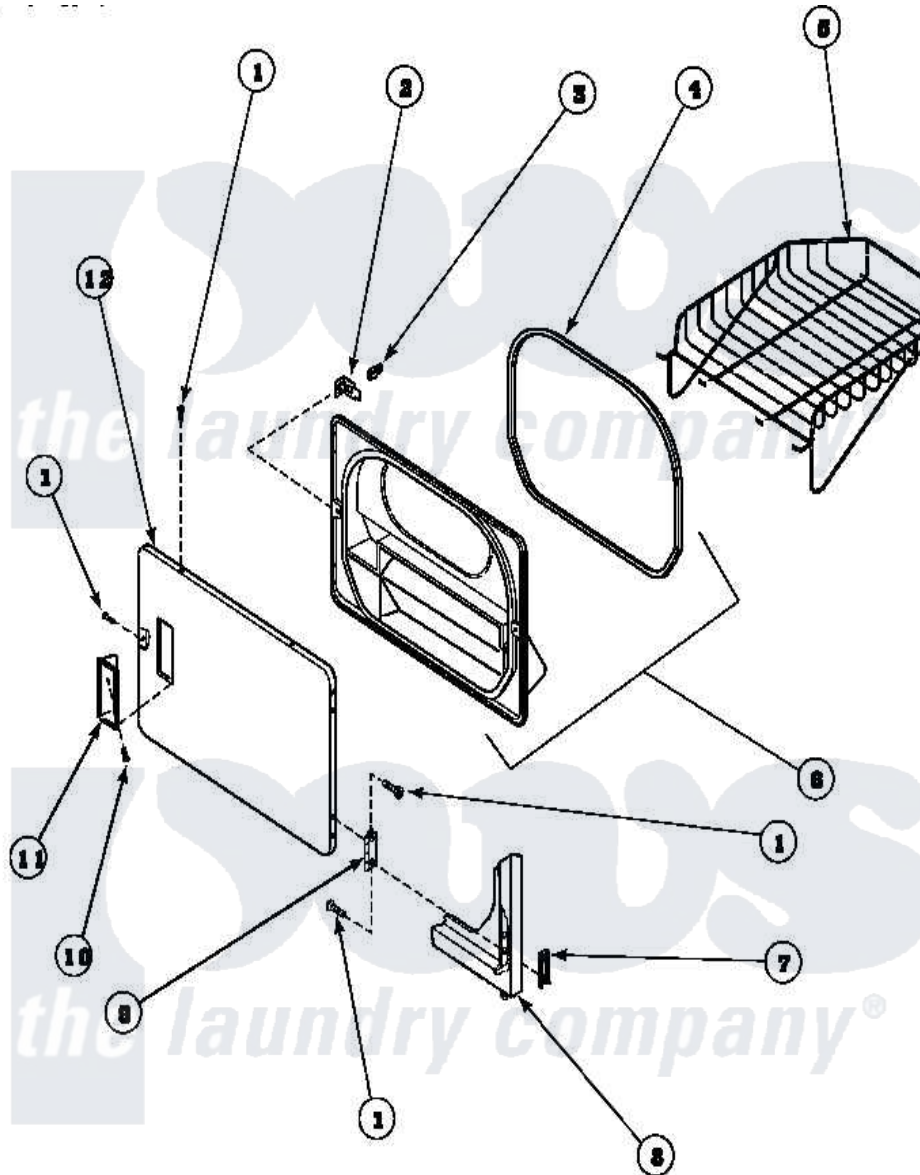

Amana LE8317W2B (BOM: PLE8317W2 B) 07 - LOADING DOOR WITH DRYING RACK

Amana Residential Amana LE8317W2B (BOM: PLE8317W2 B) Dryer Parts Parts Diagram 07 - LOADING DOOR WITH DRYING RACK

Click on the part number to view part

Item	Original Part Number	Replaced By	Status	Part Description
1	500226			Screw, 8b-16 x 5/8 Tap
2	500223	40116201		Bracket, Door Strike
3	500039	510181		Strike Doormetal
4	500200		Not Available	SEAL,DOOR
5	501295P		Not Available	RACK, DRYING
6	500199		Not Available	ASSY,LINER & SEAL
7	500236			Clip, Door Hinge Mount
8	500033		Not Available	FRONT PANEL
9	500041	Y503676		Hinge, Door And Top
10	500297	8281236		Screw
11	500042		Not Available	DOOR PULL
12	500040			Outer Door Panel
NI	500035		Not Available	COMPLETE LOADING DOOR ASSEMBLY