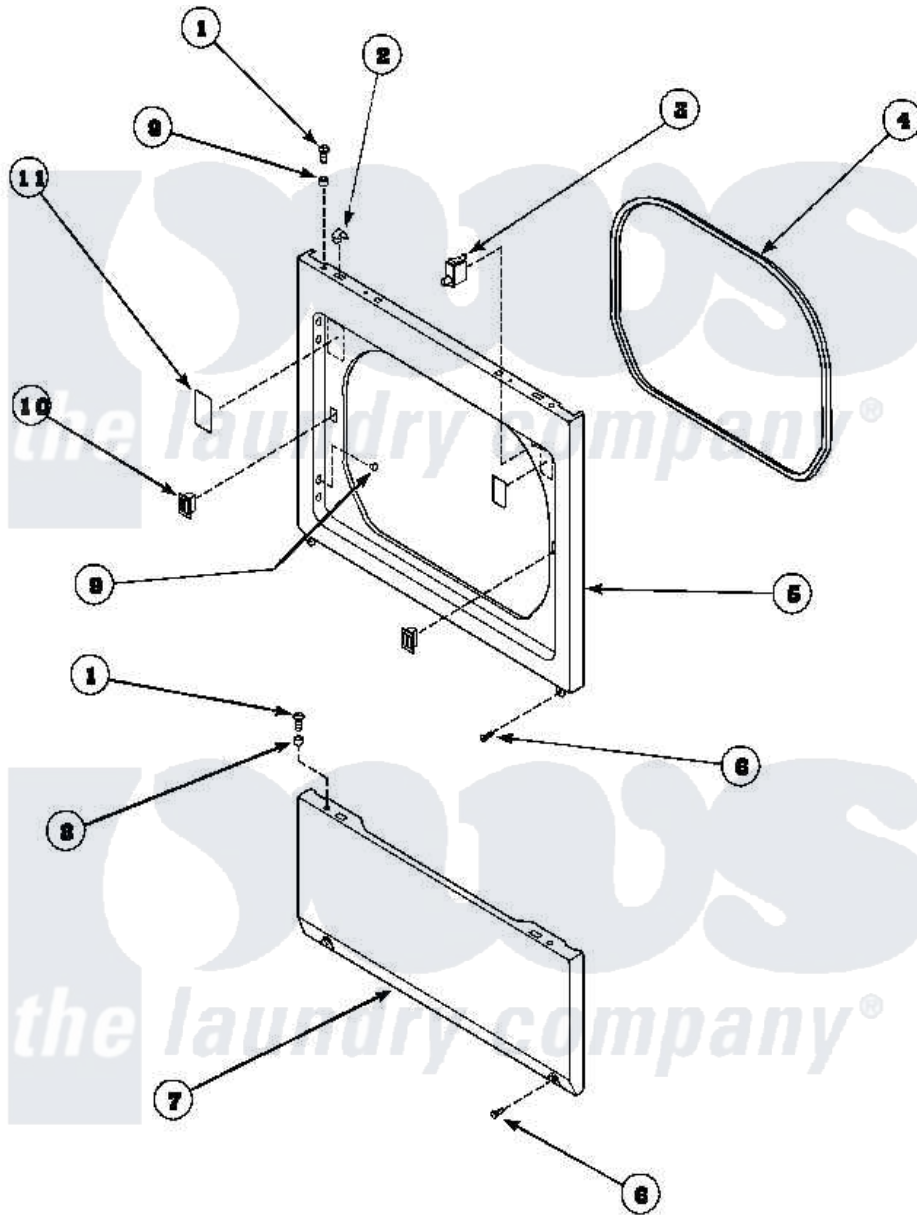

Amana LE8317W2B (BOM: PLE8317W2 B) 08 - LOWER ACCESS PANEL, FRONT PANEL AND SEAL

Amana Residential Amana LE8317W2B (BOM: PLE8317W2 B) Dryer Parts Parts Diagram 08 - LOWER ACCESS PANEL, FRONT PANEL AND SEAL
 Click on the part number to view part

Item	Original Part Number	Replaced By	Status	Part Description
1	32671	Y014874		Screw, Idler Arm And Sleeve
2	56080	22001650		Fastener, Spring
3	Y62872	W10169313		Switch-Dor
4	500034			Seal, Front Panel
5	500033		Not Available	FRONT PANEL
6	33562	27001200		Screw
7	500044		Not Available	LOWER ACCESS PANEL
8	56079	505187		Locator, Panel
9	500227	505295		Screw, No.8ab-16 x 3/4 PH
10	54660	LA-1003		Door Catch Kit
11	500281		Not Available	STICKER