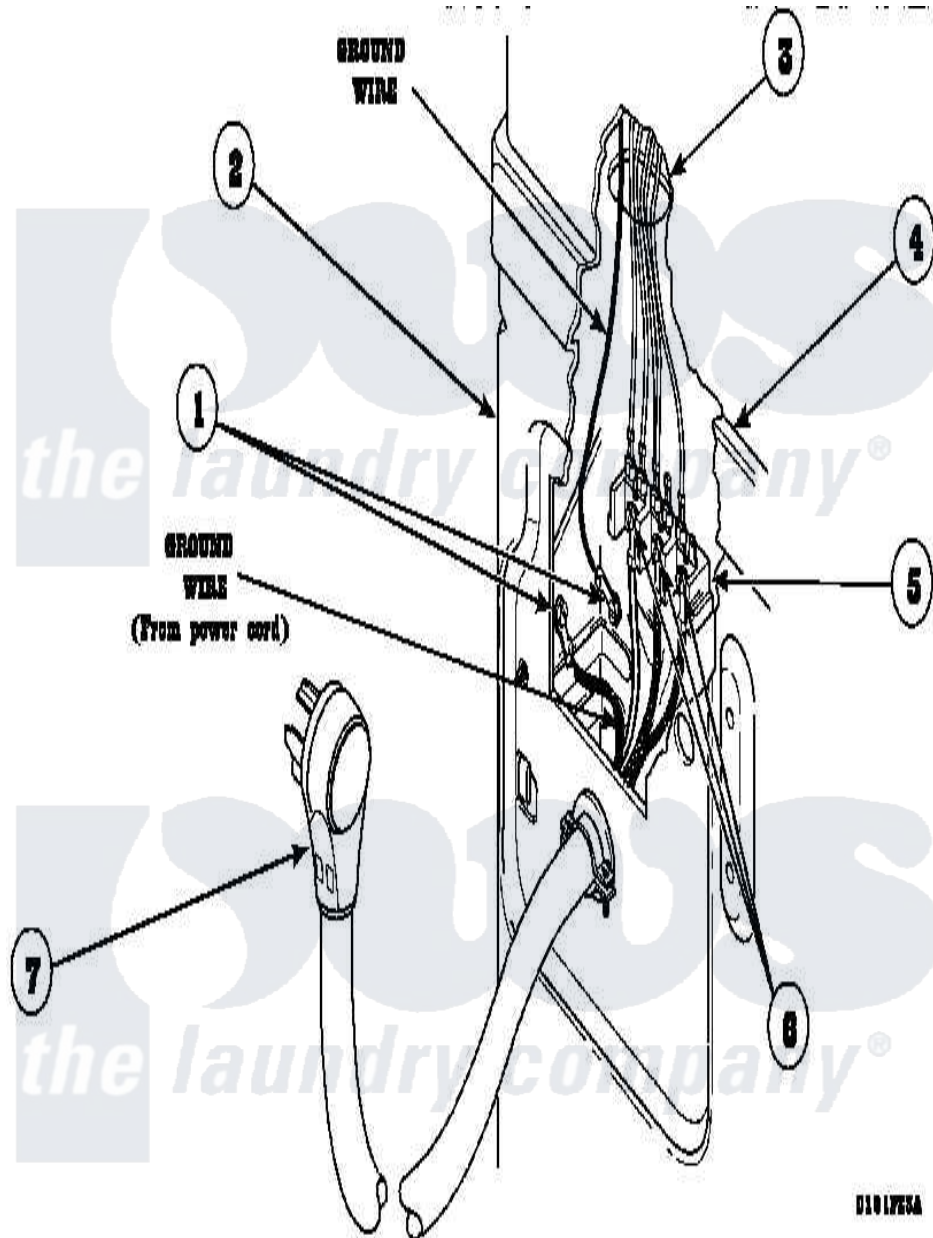

Amana LE8317W2B (BOM: PLE8317W2 B) 11 - POWER CORDS

Amana Residential Amana LE8317W2B (BOM: PLE8317W2 B) Dryer Parts Parts Diagram 11 - POWER CORDS
 Click on the part number to view part

Item	Original Part Number	Replaced By	Status	Part Description
1	20530			Screw, 10-24 x 3/8 Hex
2	500001P		Not Available	(ADD LETTER BEFORE "P" IN PART
3	500343		Not Available	PANEL, BACK(HOME HOOD)
4	500085P		Not Available	(ADD LETTER L-L, W-W TO PART N
5	61923P	61923		Block, Terminal
6	Y61199	3400094		Screw, 10-32 X 3/8
7	503597			Cord, Power
8	52113			Relief, Strain
9	502496			Adapter, Strain Relief