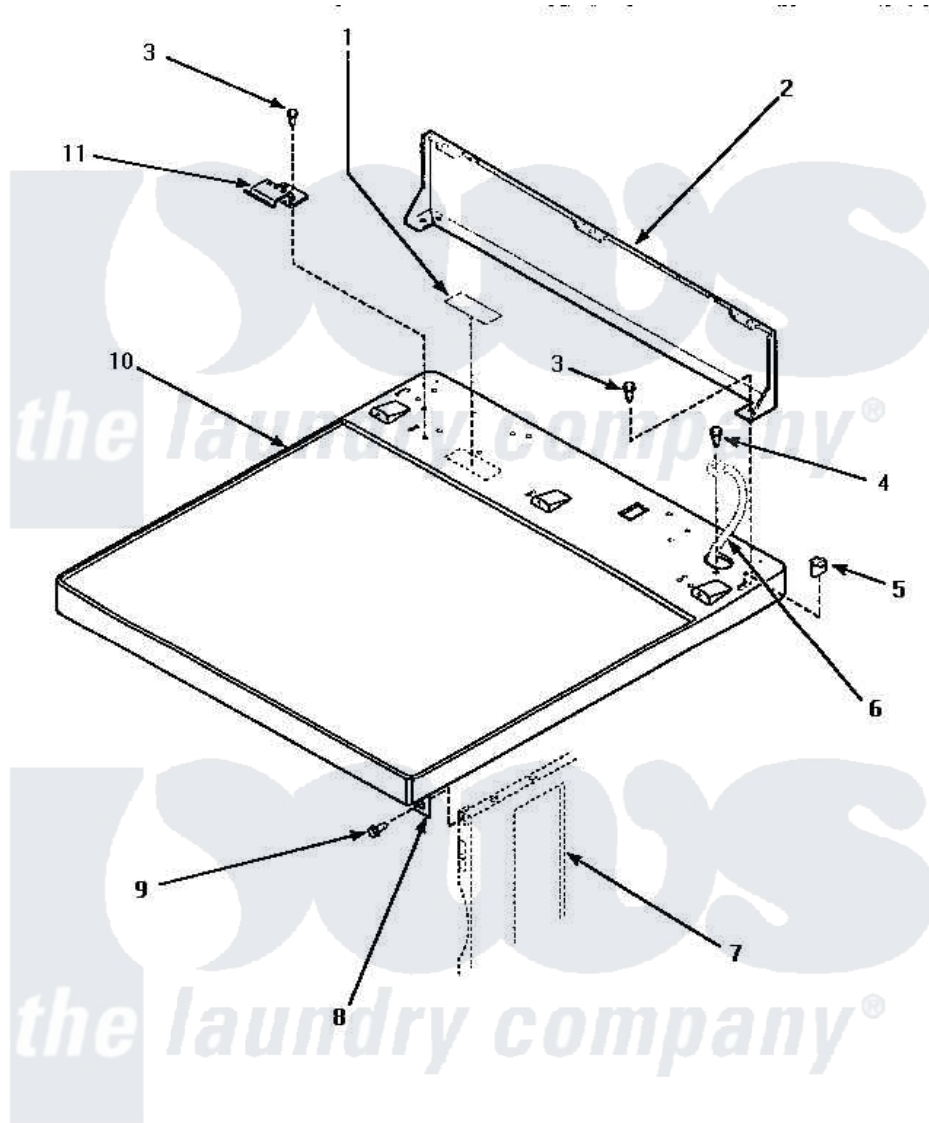

# Amana LE8327W (BOM: PLE8327W) 02 - CABINET TOP & CONTROL HOOD REAR PANEL

## CABINET TOP AND CONTROL HOOD REAR PANEL

Amana [Residential Amana LE8327W \(BOM: PLE8327W\) Dryer Parts](#) Parts Diagram 02 - CABINET TOP & CONTROL HOOD REAR PANEL

[Click on the part number to view part](#)

Item	Original Part Number	Replaced By	Status	Part Description
1	24903		Not Available	STICKER,DISCONNECT POW
2	500343		Not Available	PANEL,BACK(HOME HOOD)
3	501086	<a href="#">90767</a>		Screw, 8A X 3/8 HeX Washer Head Tapping
4	<a href="#">20530</a>			Screw, 10-24 x 3/8 Hex
5	501242		Not Available	CLIP,TUBULAR INSERT
6	Y00000000		Not Available	SEE NOTE GROUND WIRE FROM REAR BULKHEAD, GREEN
7	Y00000000		Not Available	SEE NOTE CABINET
8	500084	<a href="#">40130801</a>		Bracket, Top Mount
9	33562	<a href="#">27001200</a>		Screw
10	500085WP	<a href="#">37001027</a>		Panel, Top
"	500085LP	<a href="#">510029LP</a>		Kit Top Panel W/Hdw domestic
11	501241	<a href="#">Y503876</a>		Clip, Hold Down