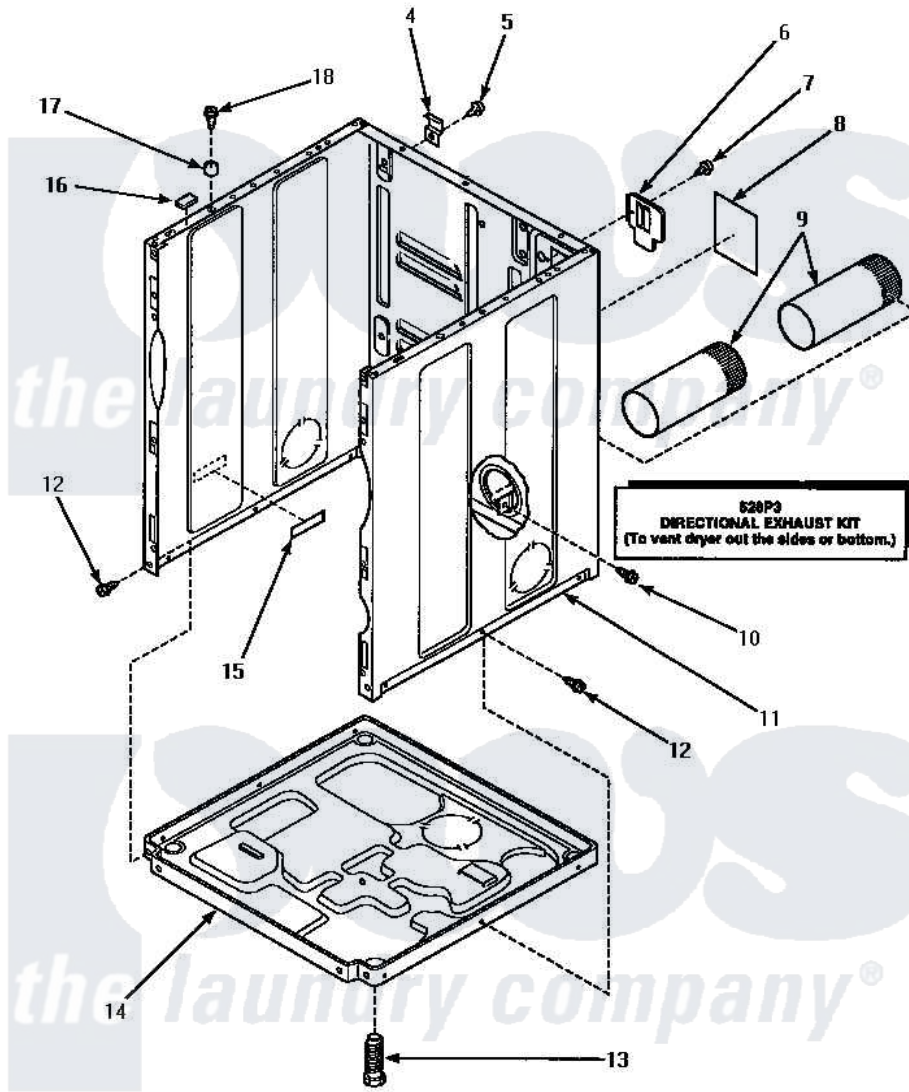

# Amana LE8327W (BOM: PLE8327W) 03 - CABINET, EXHAUST DUCT & BASE

## CABINET, EXHAUST DUCT AND BASE

Amana Residential Amana LE8327W (BOM: PLE8327W) Dryer Parts Parts Diagram 03 - CABINET, EXHAUST DUCT & BASE

Click on the part number to view part

Item	Original Part Number	Replaced By	Status	Part Description
4	<a href="#">500003</a>			Hinge, Top
5	33562	<a href="#">27001200</a>		Screw
6	500114	<a href="#">510903</a>		Plate Access Panel
7	33562	<a href="#">27001200</a>		Screw
8	501289		Not Available	(ELECTRIC MODELS)
9	500064	<a href="#">505518</a>		Duct, Exhaust
10	501668	<a href="#">503688</a>		Screw, 10B-16 X .34 I
11	500001HP		Not Available	ASSY, CABINET
"	500001LP	<a href="#">727P3L</a>		Kit Dryer Panels
"	500001WP	<a href="#">37001284</a>		Cabinet As Pack
12	33562	<a href="#">27001200</a>		Screw
13	<a href="#">Y500101</a>			Leg, Leveling
14	<a href="#">500070</a>			Base, Dryer
15	61294		Not Available	(ELECTRIC MODELS)
16	<a href="#">Y56128</a>			Pad, Bumper