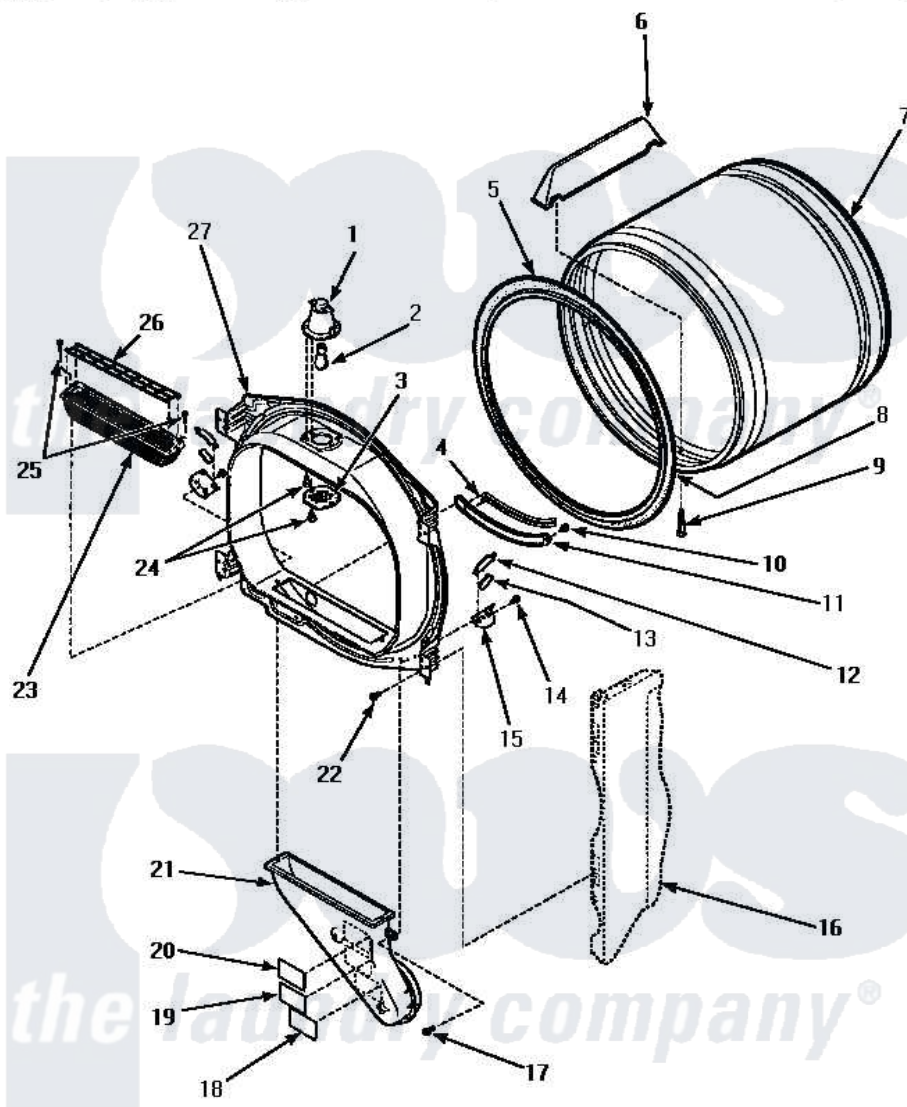

Amana LE8327W (BOM: PLE8327W) 04 - FR BLKHD, AIR DUCT, FELT SEAL & CYLINDER

FRONT BULKHEAD, AIR DUCT, FELT SEAL AND CYLINDER

Amana Residential Amana LE8327W (BOM: PLE8327W) Dryer Parts Parts Diagram 04 - FR BLKHD, AIR DUCT, FELT SEAL & CYLINDER

Click on the part number to view part

Item	Original Part Number	Replaced By	Status	Part Description
1	500153		Not Available	CYLINDER LIGHT HOUSING
2	Y60954	67001316		Bulb, Light
3	500094		Not Available	LENS,DRUM LIGHT
5	501801	37001132		Seal, Cylinder
6	500022	510102		Baffle- SH
7	500735P		Not Available	ASSY,CYLINDER-HOME
8	22506P	511637P		Adh Dow 737 Clr 3 Oz Tube
9	Y62588			Screw, 10BT-12 X 1 Tap
10	501668	503688		Screw, 10B-16 X .34 I
11	501246		Not Available	MOUNTING,MOISTURE SENSOR
12	501553	37001298		Glide- Dry
13	500121	510189		Pad Felt
14	501668	503688		Screw, 10B-16 X .34 I
15	501554	12002090		Bracket

16	Y0000000		Not Available	SEE NOTE CABINET
17	Y31645	27001200		Screw
18	56259		Not Available	STICKER
19	500049		Not Available	STICKER
21	500241		Not Available	DUCT, HEAT
22	501668	503688		Screw, 10B-16 X .34 I
23	502093	502140P		Filter, Lint Kit
"	502140P			Filter, Lint Kit
24	500248	M0211530		Screw-SM No.8-18 X 3/8"
25	500226			Screw, 8b-16 x 5/8 Tap
26	502092			Cover, Lint Filter
27	501570WP		Not Available	ASSY BULKHEAD