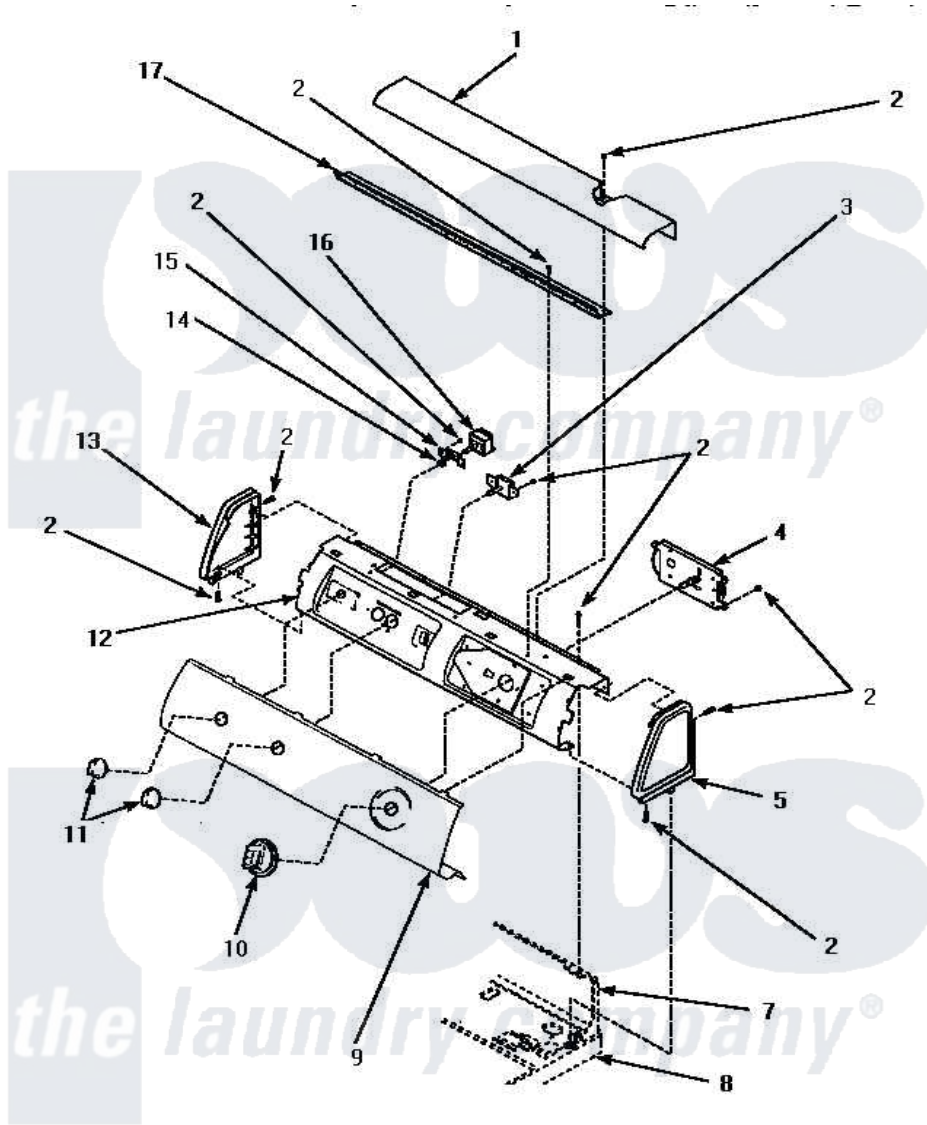

Amana LE8327W (BOM: PLE8327W) 05 - GRAPHIC PANEL, CONTROL HOOD & CONTROLS

GRAPHIC PANEL, CONTROL HOOD AND CONTROLS

Amana [Residential Amana LE8327W \(BOM: PLE8327W\) Dryer Parts](#) Parts Diagram 05 - GRAPHIC PANEL, CONTROL HOOD & CONTROLS

[Click on the part number to view part](#)

Item	Original Part Number	Replaced By	Status	Part Description
"	NOTE:		Not Available	IF DRYER IS INSTALLED IN A MANUFACTURED (MOBILE) HOME, OR IF LOCAL CODES DO NOT PERMIT GROUNDING THROUGH THE NEUTRAL, THIS WIRE WILL NOT BE CONNECTED TO THE DR
1	500303W			Cover, Top
2	501086	90767		Screw, 8A X 3/8 Hex Washer Head Tapping
3	500823			Signal, Rotary
4	59419	502963		Timer, 3 Cycle
5	34817W		Not Available	PANEL,END-RH
7	Y00000000		Not Available	SEE NOTE CONTROL HOOD REAR PANEL
8	Y00000000		Not Available	SEE NOTE CABINET TOP
9	501990W		Not Available	PANEL, GRAPHICS

10	500775W	502220W	Knob, Timer
11	35330W	36701W	Knob
12	500300		Not Available
			BRACKET,CONTROL SUPPORT-MECH
13	34818W		Not Available
			PANEL,END-LH
14	57584		Not Available
			NUT
15	59704		Bracket, Switch Mount
16	Y61511		Not Available
			SWITCH,FABRIC SELECTOR
17	500305		Not Available
			DIFFUSER W/OUT HOLE