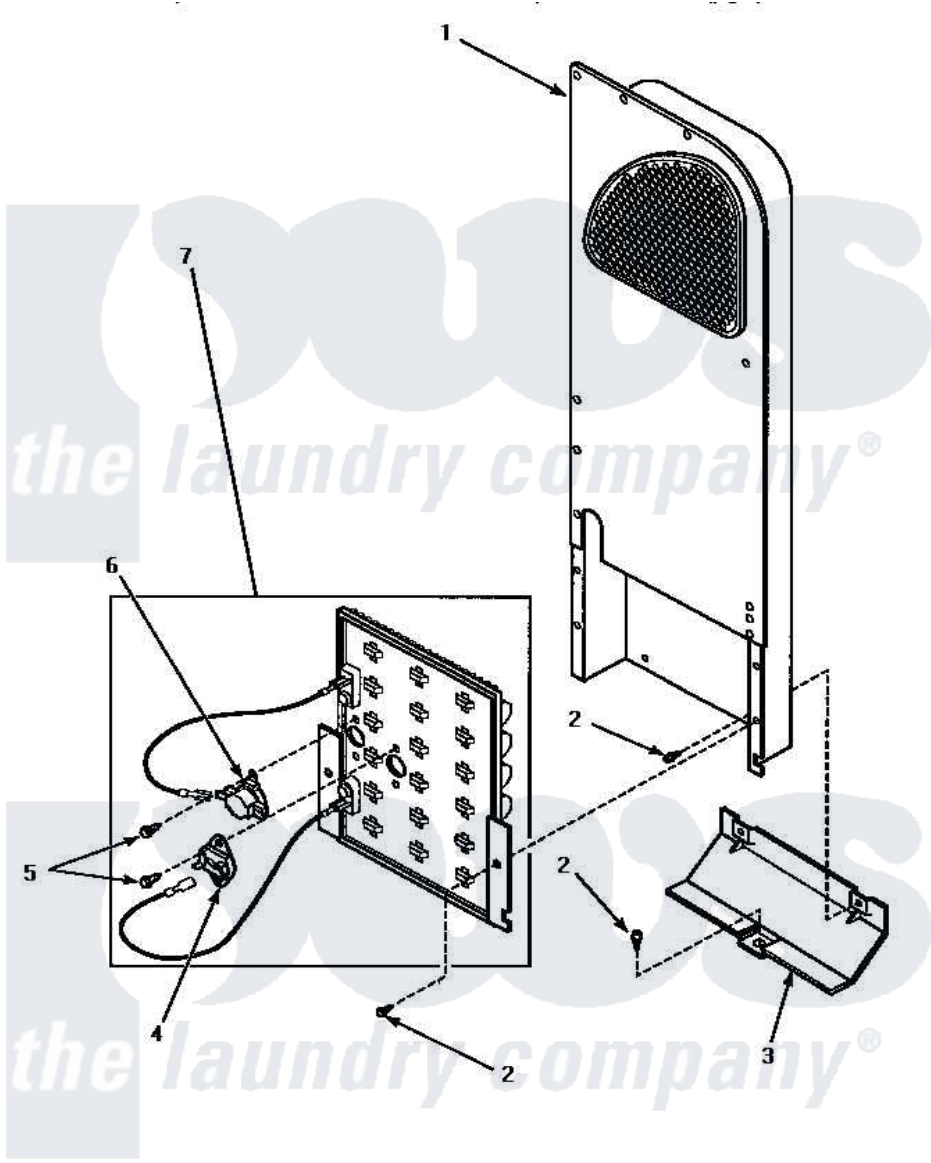

Amana LE8327W (BOM: PLE8327W) 06 - HEATER BOX ASSY (ORIGINAL)

**HEATER BOX ASSEMBLY ORIGINALLY ON DRYER
(Electric Model Dryers)**

Amana [Residential Amana LE8327W \(BOM: PLE8327W\) Dryer Parts](#) Parts Diagram 06 - HEATER BOX ASSY (ORIGINAL)

[Click on the part number to view part](#)

Item	Original Part Number	Replaced By	Status	Part Description
1	Y00000000		Not Available	SEE NOTE HEATER BOX ASSEMBLY
2	501668	503688		Screw, 10B-16 X .34 I
3	60952		Not Available	SHIELD,HEAT DUCT
4	62600	40113801		Fuse, Thermal
5	23222	3177991		Screw
6	Y62641	W10116735		Thermistor-Fix
7	61928			Heater Assembly 208V
"	61927			Heater Assembly