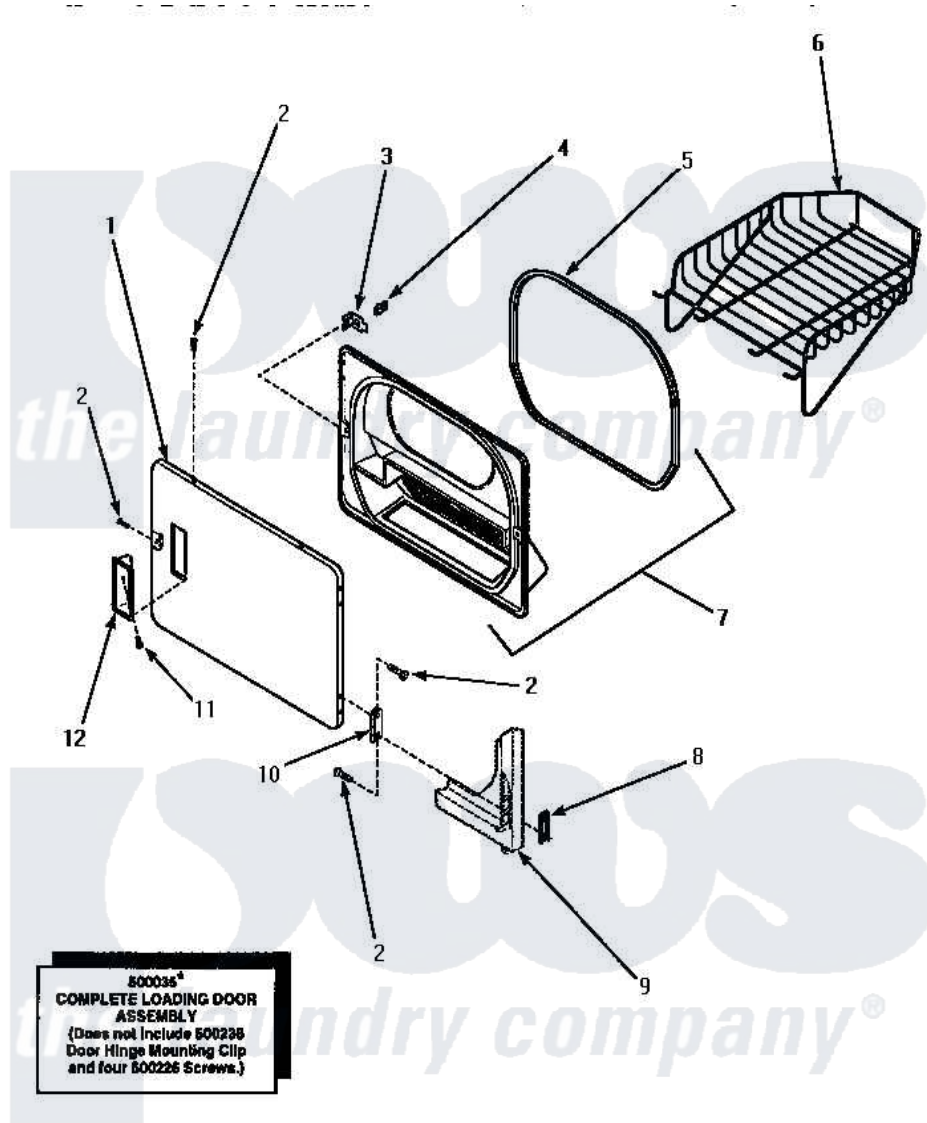

Amana LE8327W (BOM: PLE8327W) 08 - LOADING DOOR WITH DRYING RACK

LOADING DOOR WITH DRYING RACK

Amana [Residential Amana LE8327W \(BOM: PLE8327W\) Dryer Parts](#) Parts Diagram 08 - LOADING DOOR WITH DRYING RACK

[Click on the part number to view part](#)

Item	Original Part Number	Replaced By	Status	Part Description
1	500040L			Assembly, Door-Home
"	500040W			Assembly, Door-Home
2	500226			Screw, 8b-16 x 5/8 Tap
3	500223	40116201		Bracket, Door Strike
4	500039	510181		Strike Doormetal
5	500200		Not Available	SEAL,DOOR
6	501295P		Not Available	RACK, DRYING
7	500199		Not Available	ASSY,LINER & SEAL
8	500236			Clip, Door Hinge Mount
9	Y00000000		Not Available	SEE NOTE FRONT PANEL
10	500041	Y503676		Hinge, Door And Top
11	500297	8281236		Screw
12	500042L		Not Available	PULL,DOOR
"	500042W		Not Available	PULL,DOOR
NI	500035W		Not Available	ASSY,DOOR-HOME