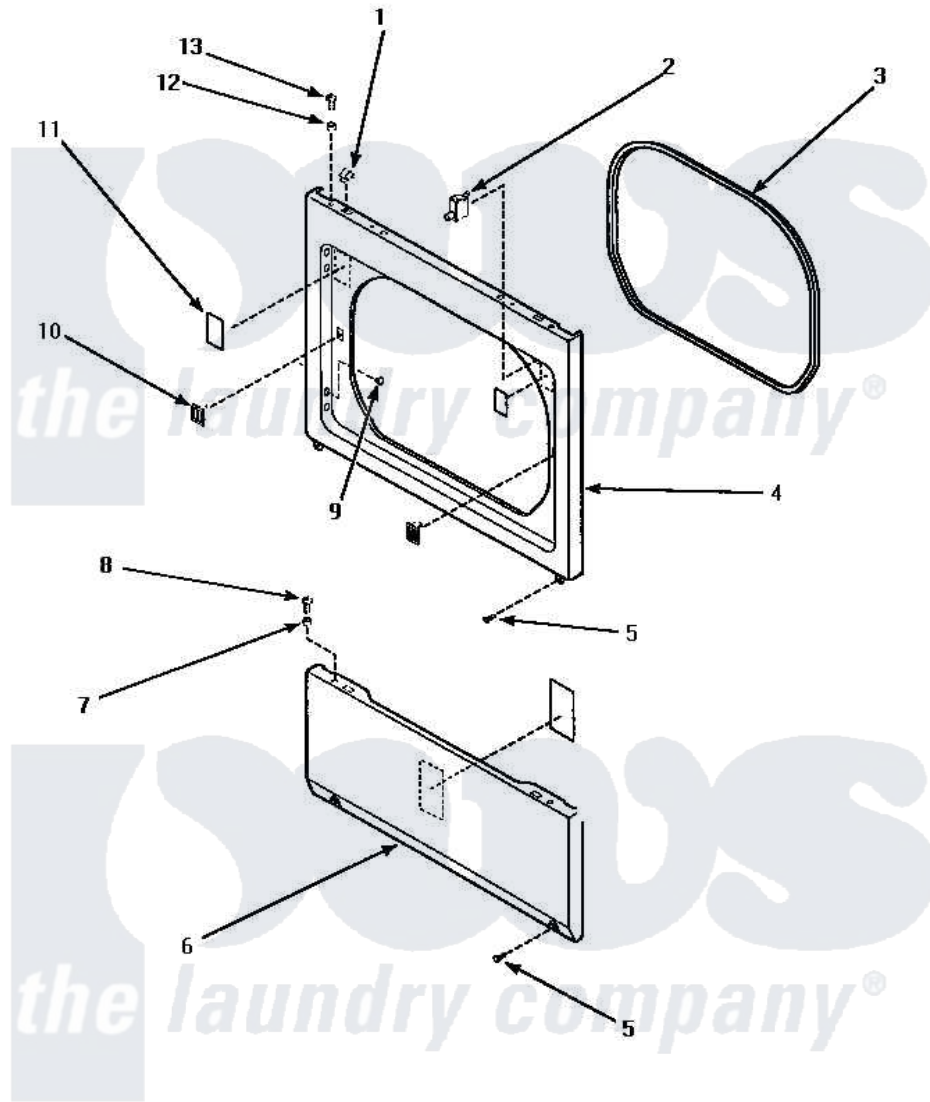

**Amana LE8327W (BOM: PLE8327W) 09 - LOWER ACCESS PANEL, FRONT PANEL & SEAL**

**LOWER ACCESS PANEL, FRONT PANEL AND SEAL**

Amana [Residential Amana LE8327W \(BOM: PLE8327W\) Dryer Parts](#) Parts Diagram 09 - LOWER ACCESS PANEL, FRONT PANEL & SEAL

[Click on the part number to view part](#)

Item	Original Part Number	Replaced By	Status	Part Description
1	28835	<a href="#">22001650</a>		Fastener, Spring
2	Y62872	<a href="#">W10169313</a>		Switch-Dor
3	<a href="#">500034</a>			Seal, Front Panel
4	500033W		Not Available	PANEL, FRONT
"	500033H		Not Available	PANEL,FRONT
"	<a href="#">500033L</a>			Panel, Front
5	33562	<a href="#">27001200</a>		Screw
6	500044H		Not Available	PANEL,ACCESS
"	500044L		Not Available	PANEL, ACCESS (ALMOND)
"	500044W	<a href="#">40045301WP</a>		Panel, Access
7	56079	<a href="#">505187</a>		Locator, Panel
8	32671	<a href="#">Y014874</a>		Screw, Idler Arm And Sleeve
9	500227	<a href="#">505295</a>		Screw, No.8ab-16 x 3/4 PH
10	54660	<a href="#">LA-1003</a>		Door Catch Kit
11	500281		Not Available	STICKER