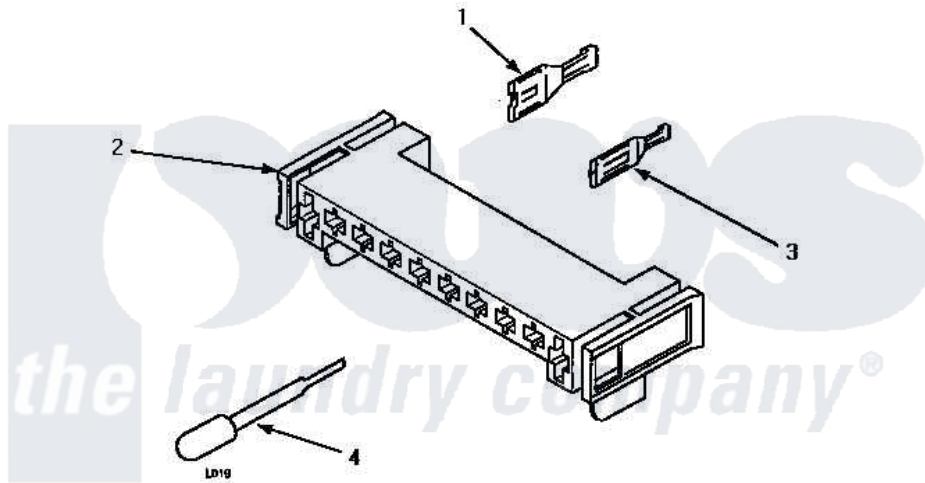

Amana LE8327W (BOM: PLE8327W) 11 - MTR CONN BLOCK/TERM & EXTRACTOR TOOL

MOTOR CONNECTION BLOCK, TERMINALS AND TERMINAL EXTRACTOR TOOLS

Amana [Residential Amana LE8327W \(BOM: PLE8327W\) Dryer Parts](#) Parts Diagram 11 - MTR CONN BLOCK/TERM & EXTRACTOR TOOL

[Click on the part number to view part](#)

Item	Original Part Number	Replaced By	Status	Part Description
1	00255		Not Available	(1/4 INCH-FOR (1) 12 GAUGE WIR
"	Y00256			Spade Terminal Or
2	500338			Housing-10 Position
3	Y00188			Molex Terminal
4	283P4			Terminal Extractor Tool
5	190P4			Terminal Extractor Tool