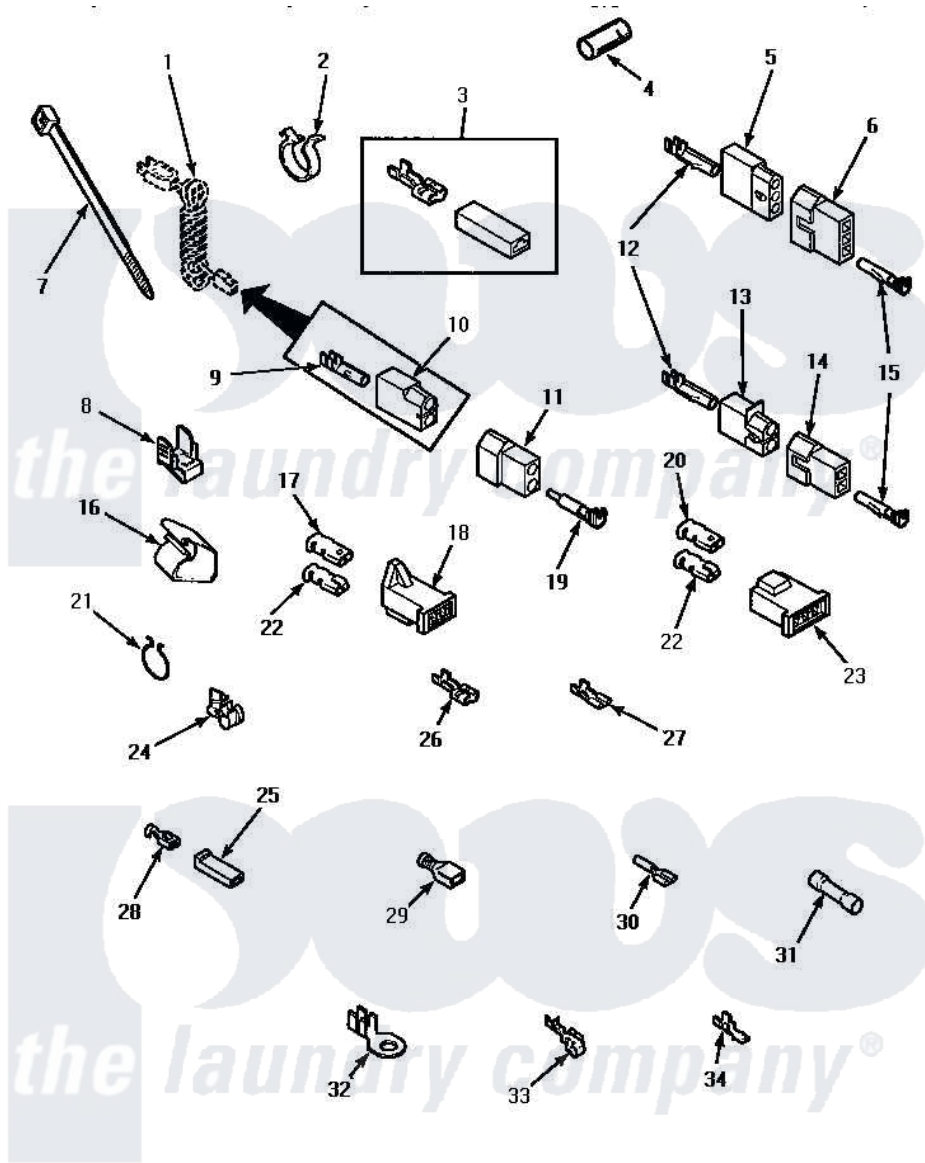

# Amana LE8327W (BOM: PLE8327W) 12 - TERMINALS

## TERMINALS

Amana Residential Amana LE8327W (BOM: PLE8327W) Dryer Parts Parts Diagram 12 - TERMINALS

Click on the part number to view part

Item	Original Part Number	Replaced By	Status	Part Description
1	Y00000000		Not Available	SEE NOTE POWER CORD -- (GAS MODELS)
2	61510	<a href="#">504034</a>		Clip, Wire
3	<a href="#">Y00237</a>			Terminal-Female 1/4 ((1) 12 GAUGE Wire Or(2) 18 GA
4	Y21365	<a href="#">503670</a>		Sleeve Insulator
5	23039	<a href="#">697780</a>		Receptacle,
6	<a href="#">23040</a>			Plug-3 Circuit
7	55881	<a href="#">M0321209</a>		Tie-Electrical
8	Y00161	<a href="#">B5733302</a>		Clip, Ground
9	<a href="#">00130</a>			Terminal, Pin-1/8 Femal
10	<a href="#">56265</a>			Receptacle, 2 Circuit
11	<a href="#">56266</a>			Plug
12	Y00117	<a href="#">5011-XX</a>		093 Female Socket
13	<a href="#">56451</a>			Receptacle, 2 Circuit
14	<a href="#">56448</a>			Terminal Block Plug
15	<a href="#">Y00116</a>			Terminal, Pin-Male