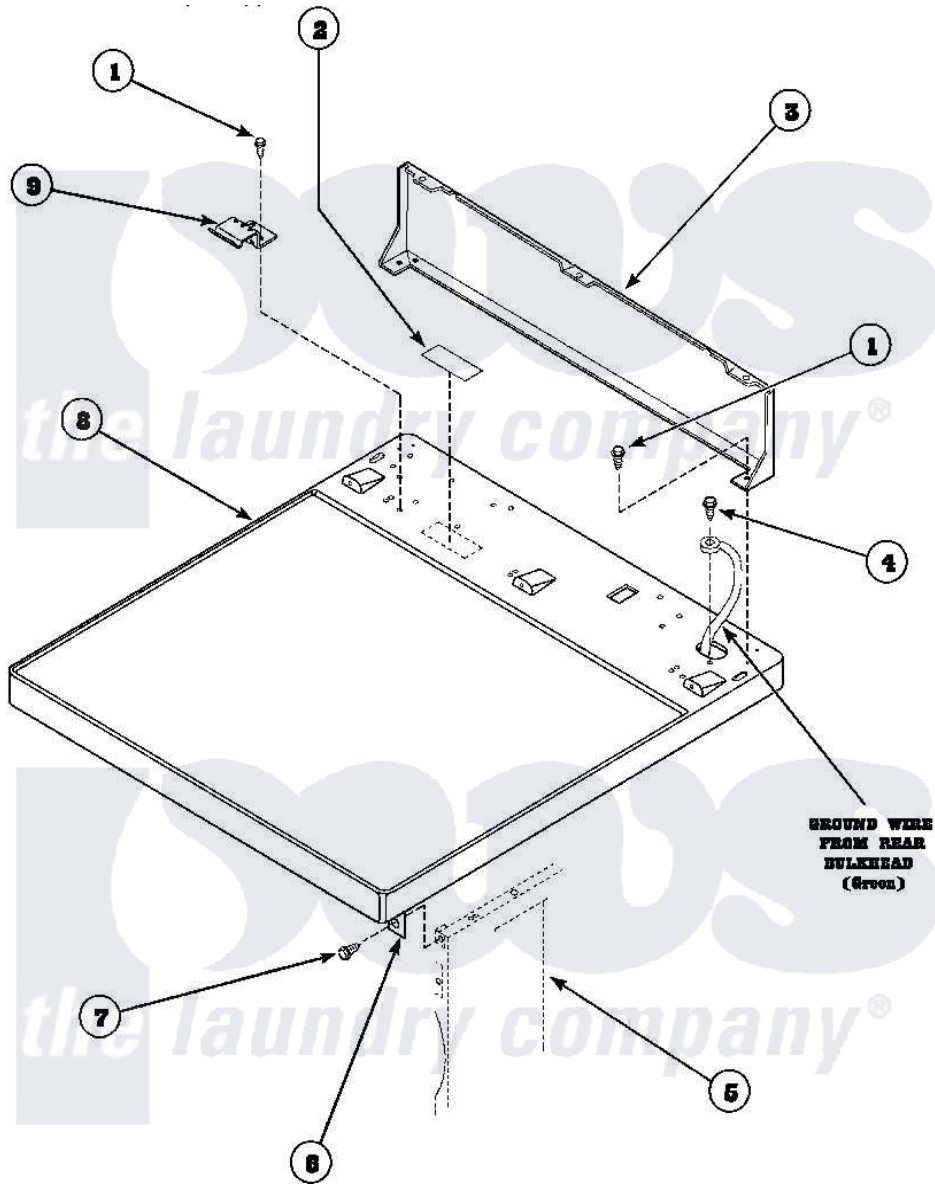

Amana LE8367L2 (BOM: PLE8367L2) 01 - CABINET TOP AND CONTROL HOOD REAR PANEL

**GROUND WIRE
FROM REAR
BULKHEAD
(Green)**

Amana Residential Amana LE8367L2 (BOM: PLE8367L2) Washer Parts Parts Diagram 01 - CABINET TOP AND CONTROL HOOD REAR PANEL
Click on the part number to view part

Item	Original Part Number	Replaced By	Status	Part Description
1	501086	90767		Screw, 8A X 3/8 HeX Washer Head Tapping
2	24903		Not Available	STICKER,DISCONNECT POW
3	500343		Not Available	PANEL,BACK(HOME HOOD)
4	20530			Screw, 10-24 x 3/8 Hex
5	500001P		Not Available	(ADD LETTER BEFORE "P" IN PART
6	500084	40130801		Bracket, Top Mount
7	33562	27001200		Screw
8	500085P		Not Available	(ADD LETTER L-L, W-W TO PART N
9	501241	Y503876		Clip, Hold Down