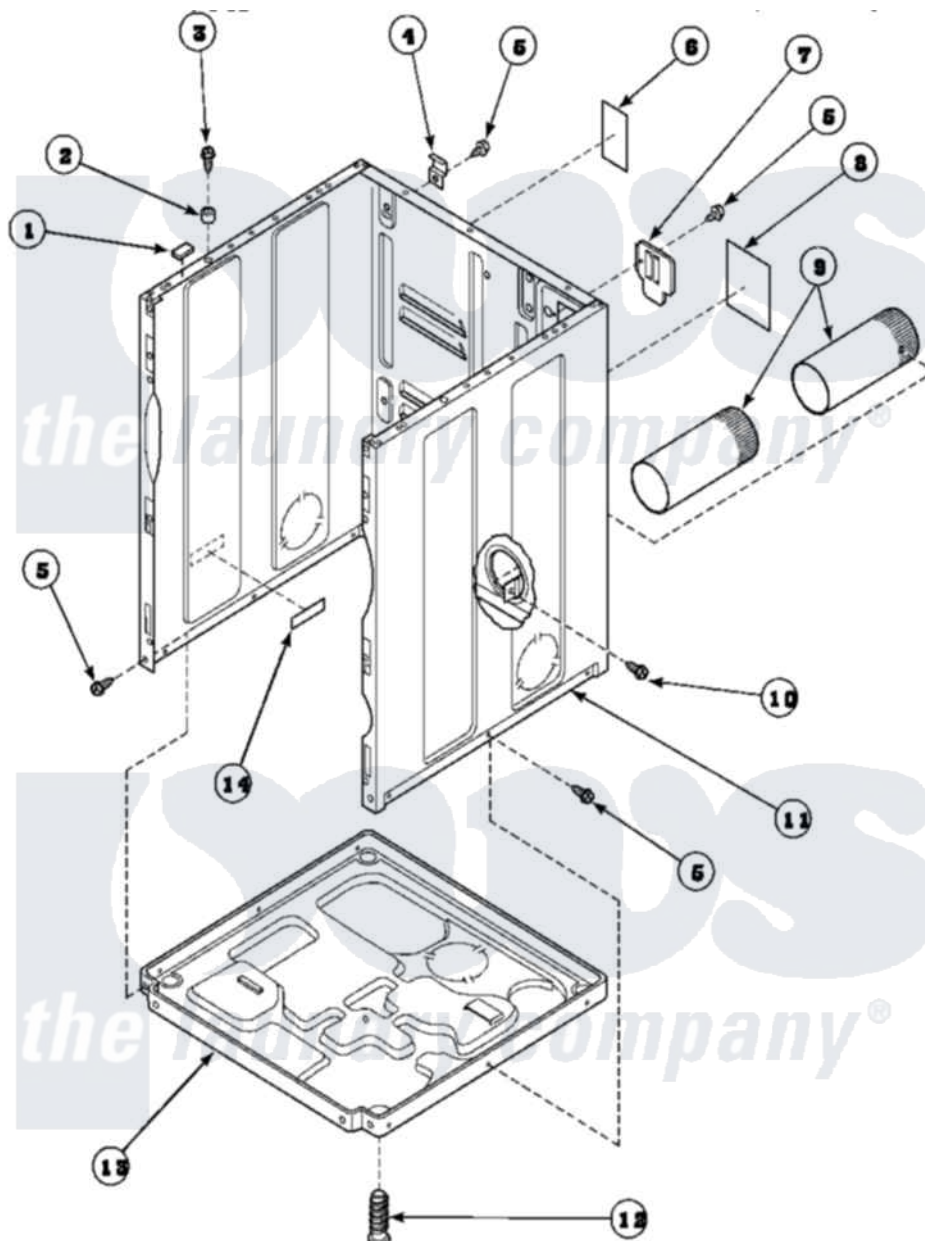

Amana LE8367L2 (BOM: PLE8367L2) 02 - CABINET, EXHAUST DUCT AND BASE

Amana Residential Amana LE8367L2 (BOM: PLE8367L2) Washer Parts Parts Diagram 02 - CABINET, EXHAUST DUCT AND BASE

[Click on the part number to view part](#)

Item	Original Part Number	Replaced By	Status	Part Description
1	Y56128			Pad, Bumper
2	56079	505187		Locator, Panel
3	32671	Y014874		Screw, Idler Arm And Sleeve
4	500003			Hinge, Top
5	33562	27001200		Screw
6	500670		Not Available	STICKER NG OR MIXED GA
7	500114	510903		Plate Access Panel
8	501289		Not Available	(ELECTRIC MODELS)
9	500064	505518		Duct, Exhaust
10	501668	503688		Screw, 10B-16 X .34 I
11	500001P		Not Available	(ADD LETTER BEFORE "P" IN PART
12	Y500101			Leg, Leveling
13	500070			Base, Dryer
14	61294		Not Available	(ELECTRIC MODELS)