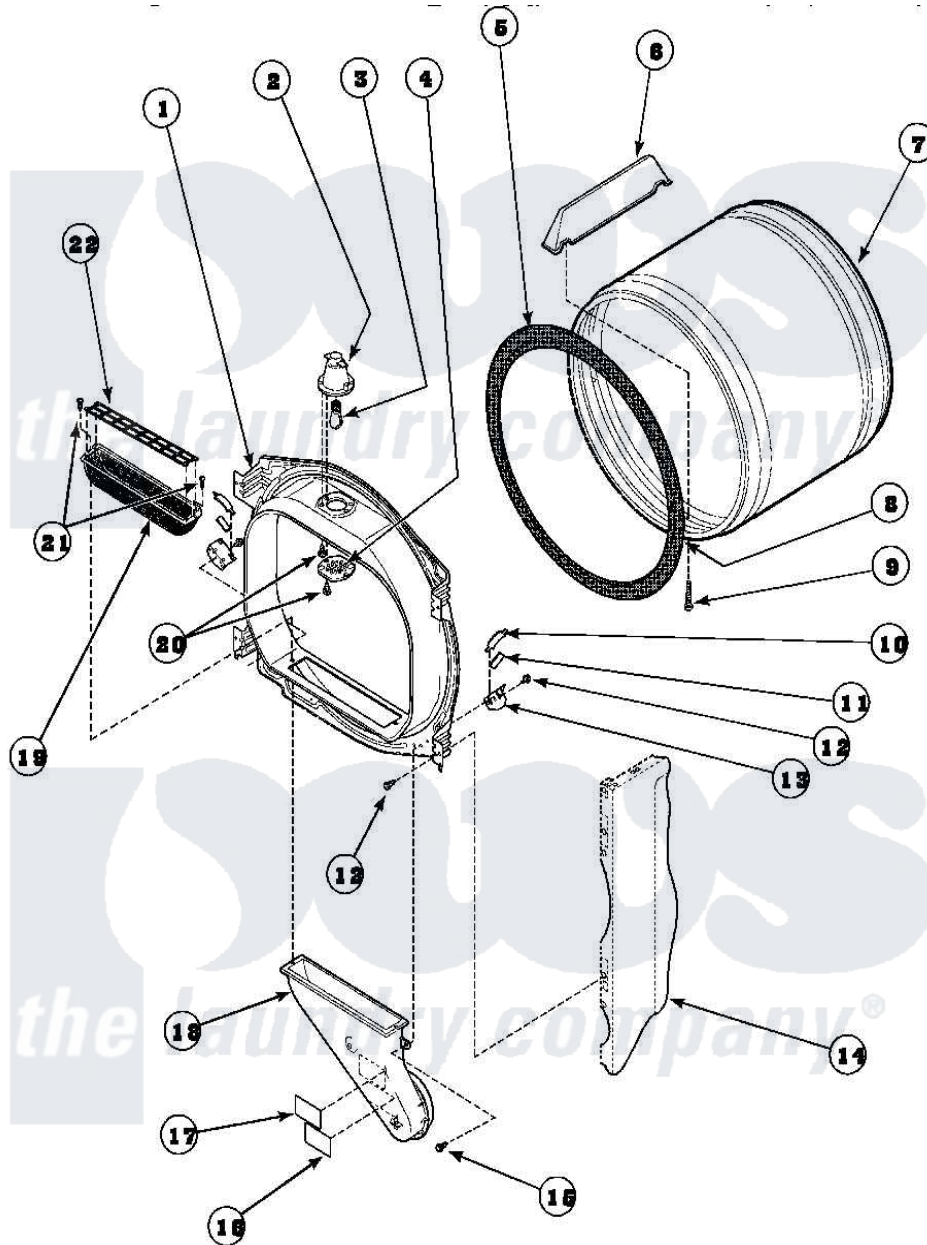

Amana LE8367L2 (BOM: PLE8367L2) 03 - FR BLKHD, AIR DUCT, FELT SEAL & CYLINDER

Amana Residential Amana LE8367L2 (BOM: PLE8367L2) Washer Parts Parts Diagram 03 - FR BLKHD, AIR DUCT, FELT SEAL & CYLINDER
 Click on the part number to view part

Item	Original Part Number	Replaced By	Status	Part Description
1	501570WP		Not Available	ASSY BULKHEAD
"	500016W			Assembly, Bulkhead Front Complete
"	500117W		Not Available	ASSY,BULKHEAD-FRONT-COMP
2	500153		Not Available	CYLINDER LIGHT HOUSING
3	501801	37001132		Seal, Cylinder
4	Y60954	67001316		Bulb, Light
5	500094		Not Available	LENS,DRUM LIGHT
6	500022	510102		Baffle- SH
7	500735P		Not Available	ASSY,CYLINDER-HOME
"	500013WP		Not Available	ASSY,CYLINDER-HOME-
8	22506P	511637P		Adh Dow 737 Clr 3 Oz Tube
9	Y62588			Screw, 10BT-12 X 1 Tap
10	Y501676	37001298		Glide- Dry

"	501553	37001298		Glide- Dry
11	500121	510189		Pad Felt
12	501668	503688		Screw, 10B-16 X .34 I
13	501554	12002090		Bracket
14	500001P		Not Available	(ADD LETTER BEFORE "P" IN PART
15	Y31645	27001200		Screw
16	56259		Not Available	STICKER
17	500049		Not Available	STICKER
18	502231		Not Available	DUCT, HEAT
19	502140P			Filter, Lint Kit
20	500227	505295		Screw, No.8ab-16 x 3/4 PH
21	500226			Screw, 8b-16 x 5/8 Tap
22	502092			Cover, Lint Filter