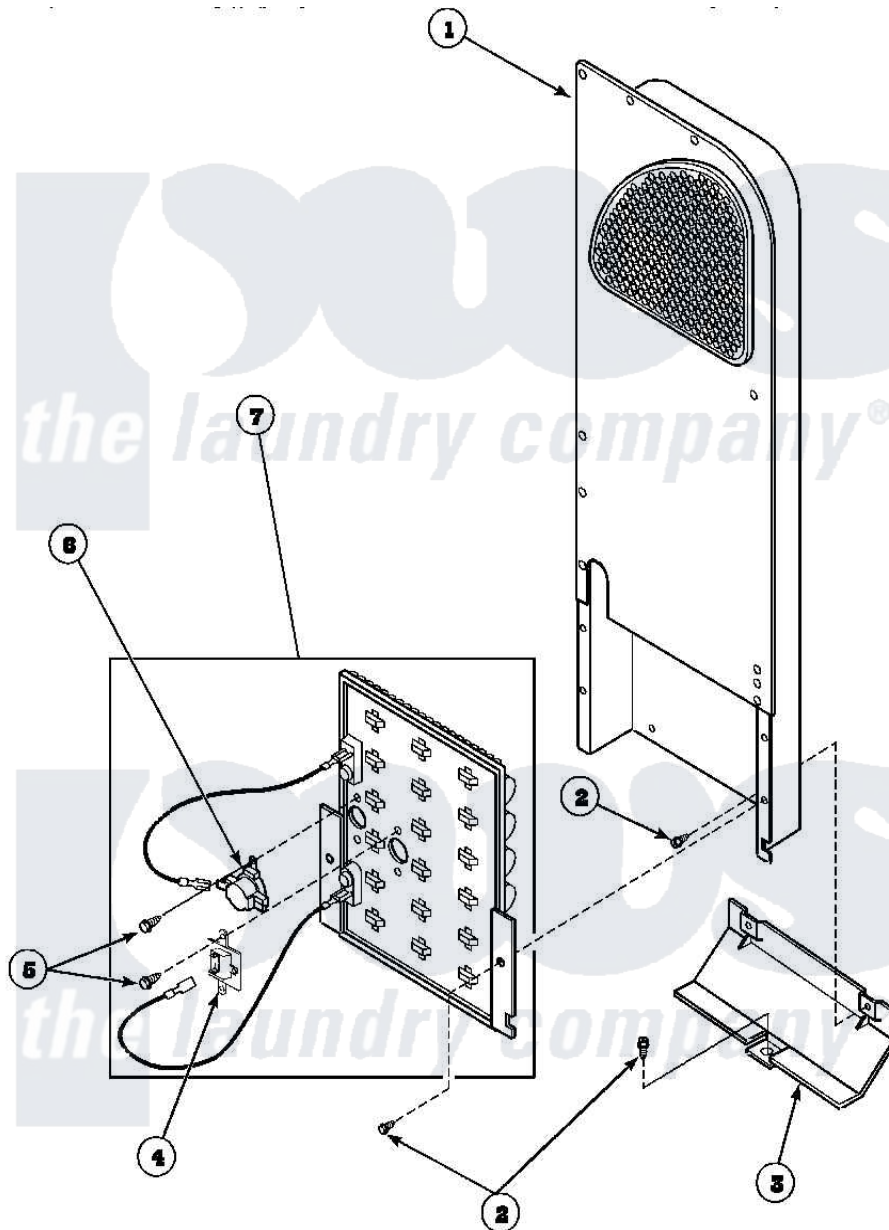

**Amana LE8367L2 (BOM: PLE8367L2) 08 - HEATER BOX ASSY  
ORIGINALLY ON ELEC DRYER**

Amana Residential Amana LE8367L2 (BOM: PLE8367L2) Washer Parts Parts Diagram 08 - HEATER BOX  
ASSY ORIGINALLY ON ELEC DRYER  
Click on the part number to view part

Item	Original Part Number	Replaced By	Status	Part Description
1	500179P	<a href="#">503605</a>		Assembly, Heater Duct
2	501668	<a href="#">503688</a>		Screw, 10B-16 X .34 I
3	60952		Not Available	SHIELD,HEAT DUCT
4	62600	<a href="#">40113801</a>		Fuse, Thermal
5	23222	<a href="#">3177991</a>		Screw
6	Y62641	<a href="#">W10116735</a>		Thermistor-Fix
7	<a href="#">61928</a>			Heater Assembly 208V
"	<a href="#">61927</a>			Heater Assembly