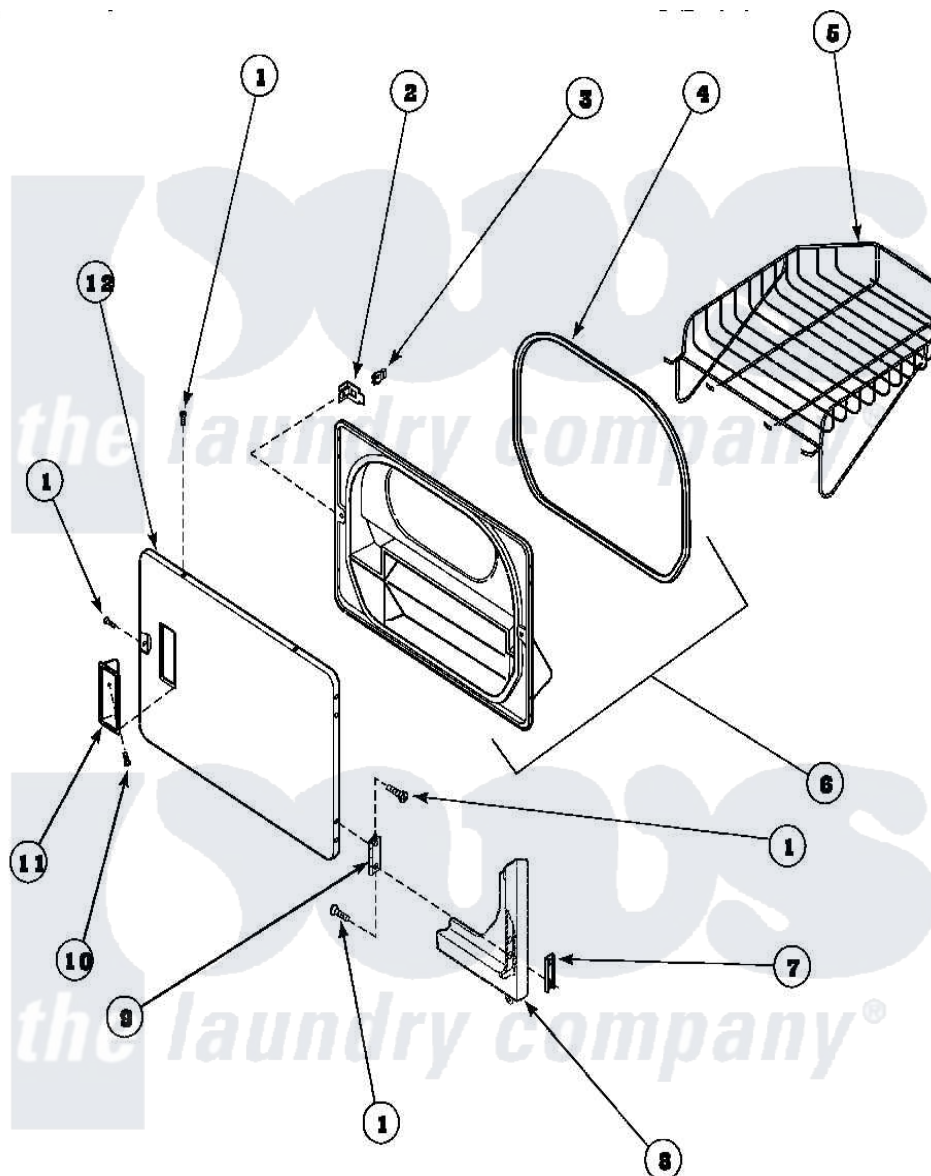

Amana LE8367L2 (BOM: PLE8367L2) 11 - LOADING DOOR WITH DRYING RACK

Amana Residential Amana LE8367L2 (BOM: PLE8367L2) Washer Parts Parts Diagram 11 - LOADING DOOR WITH DRYING RACK

[Click on the part number to view part](#)

Item	Original Part Number	Replaced By	Status	Part Description
1	500226			Screw, 8b-16 x 5/8 Tap
2	500223	40116201		Bracket, Door Strike
3	500039	510181		Strike Doormetal
4	500200		Not Available	SEAL, DOOR
5	501295P		Not Available	RACK, DRYING
6	500199		Not Available	ASSY, LINER & SEAL
7	500236			Clip, Door Hinge Mount
8	500033		Not Available	FRONT PANEL
9	500041	Y503676		Hinge, Door And Top
10	500297	8281236		Screw
11	500042		Not Available	DOOR PULL
12	500040			Outer Door Panel
NI	500035		Not Available	COMPLETE LOADING DOOR ASSEMBLY