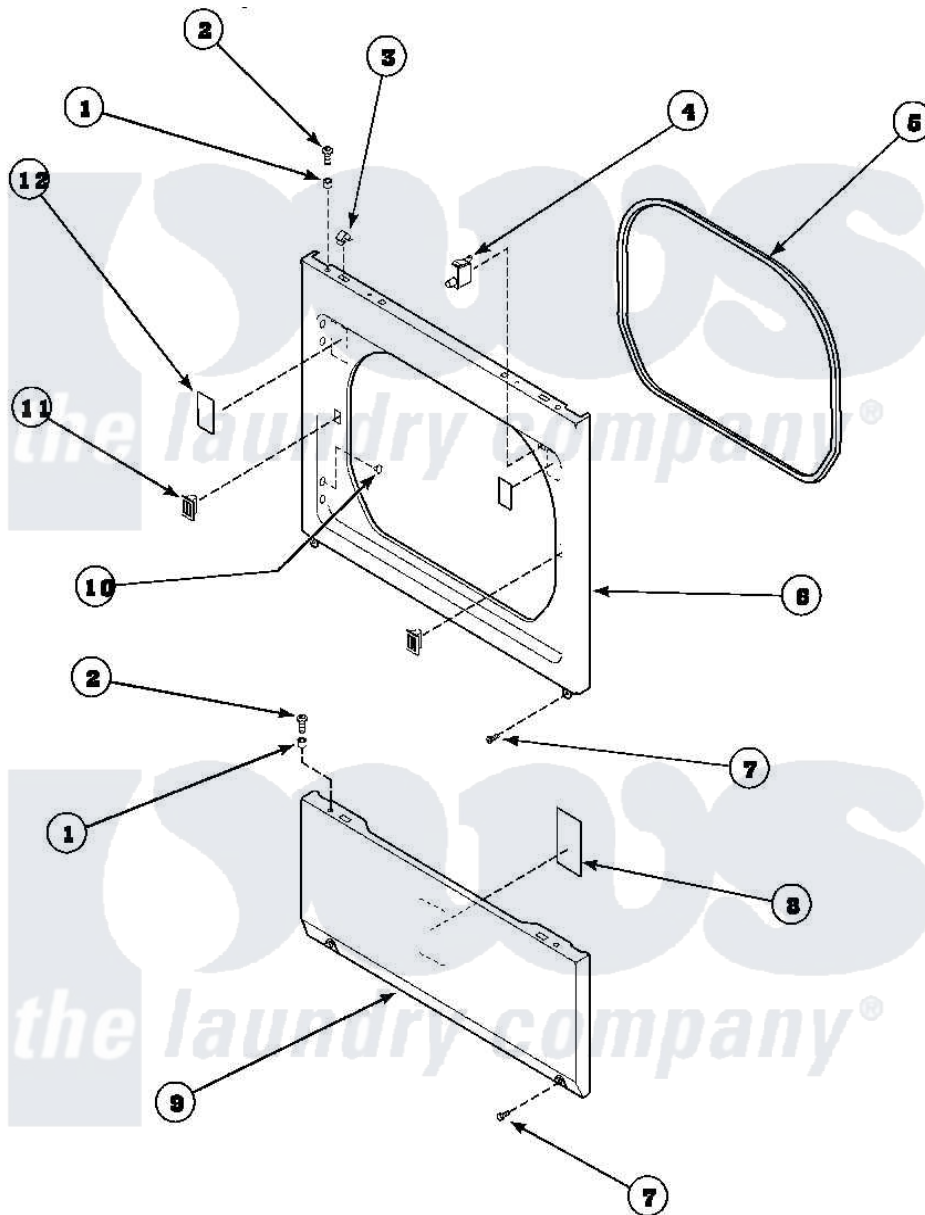

Amana LE8367L2 (BOM: PLE8367L2) 12 - LOWER ACCESS PANEL, FRONT PANEL AND SEAL

Amana Residential Amana LE8367L2 (BOM: PLE8367L2) Washer Parts Parts Diagram 12 - LOWER ACCESS PANEL, FRONT PANEL AND SEAL
 Click on the part number to view part

Item	Original Part Number	Replaced By	Status	Part Description
1	56079	505187		Locator, Panel
2	32671	Y014874		Screw, Idler Arm And Sleeve
3	28835	22001650		Fastener, Spring
4	Y62872	W10169313		Switch-Dor
5	500034			Seal, Front Panel
6	500033		Not Available	FRONT PANEL
7	33562	27001200		Screw
8	500670		Not Available	STICKER NG OR MIXED GA
9	500044		Not Available	LOWER ACCESS PANEL
10	500227	505295		Screw, No.8ab-16 x 3/4 PH
11	54660	LA-1003		Door Catch Kit
12	500281		Not Available	STICKER