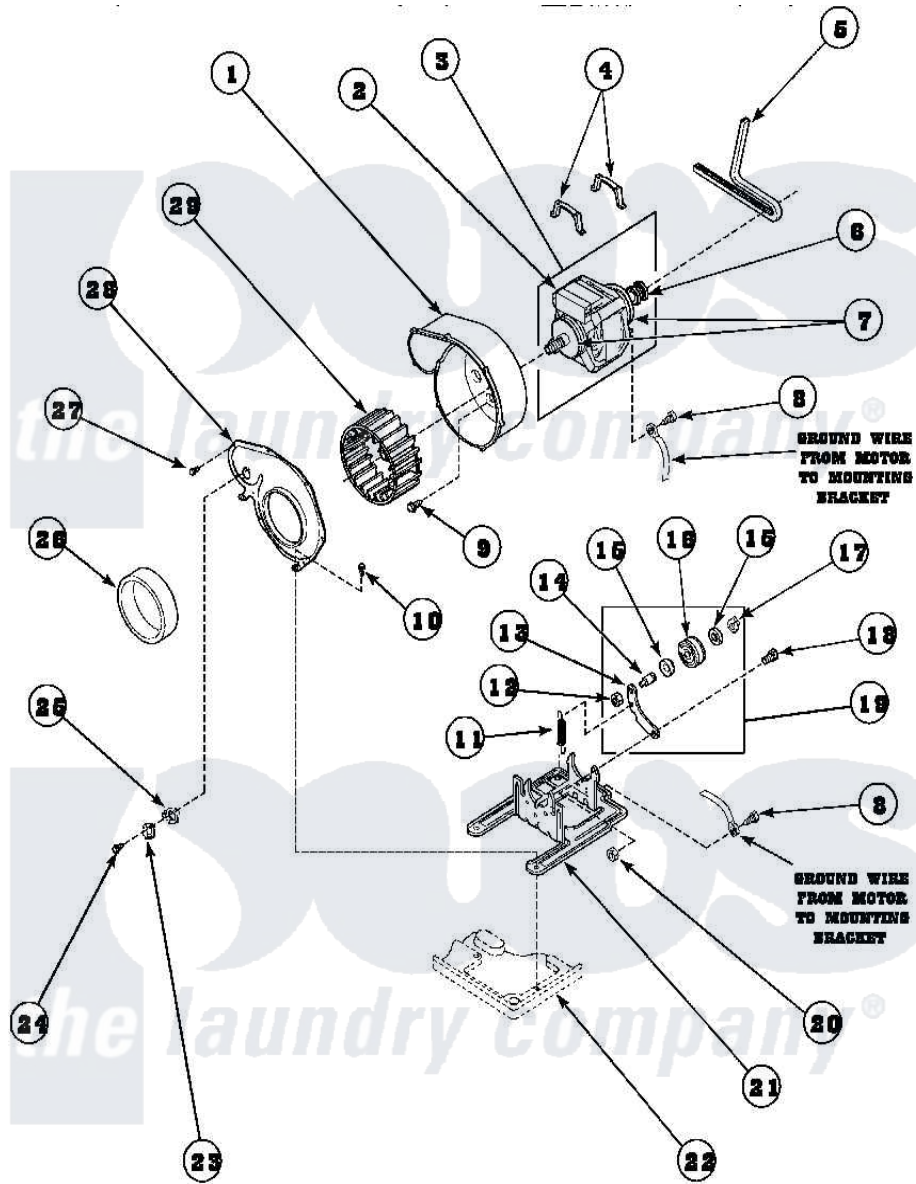

Amana LE8367L2 (BOM: PLE8367L2) 14 - MOTOR, EXHAUST FAN AND BELT

Amana Residential Amana LE8367L2 (BOM: PLE8367L2) Washer Parts Parts Diagram 14 - MOTOR, EXHAUST FAN AND BELT

Click on the part number to view part

Item	Original Part Number	Replaced By	Status	Part Description
1	56020			Housing, Blower
2	501218		Not Available	MOTOR SWITCH (DOES NOT INCLUDE THERMAL PROT
3	501211	2200376		Motor
4	Y58047	660658		Clamp, Motor Mounting 343481 685441
5	59174	4011201		Belt, Cylinder
6	500011			Pulley, Motor
7	590P3			Motor Hub Ring Kit
8	20530			Screw, 10-24 x 3/8 Hex
9	Y31645	27001200		Screw
10	33562	27001200		Screw
11	56076			Spring, Idler
12	56156	358160		Nut
13	500910	37001144		Assembly- Idler

14	56461		Shaft
15	52549		Washer, 501 ID X3/4 Odx
16	Y54414		Assembly, Wheel And Bearing
17	23748		Ring, Retaining
18	500824		Screw, 1/4-20 Unc Hex
19	500269	37001287	Assembly, Idler Lever/Shaft/Pulley
20	52566	27001225	Nut, Jam Mid Lock 1/4-20
21	500822	503613	Mount, Motor
22	500070		Base, Dryer
23	503551		Thermostat, Cycling
"	Y61372		Thermostat
24	Y33561	489464	Screw
25	61401	61623	Thermostat, Heater-BR
26	500313		Seal, Blower Housing
27	31260		Screw, No.8 X 3/8 Ind H
28	500078	511969P	Kit Blower Housing And Cover
29	56000	510139P	Assembly Blower Fan Package