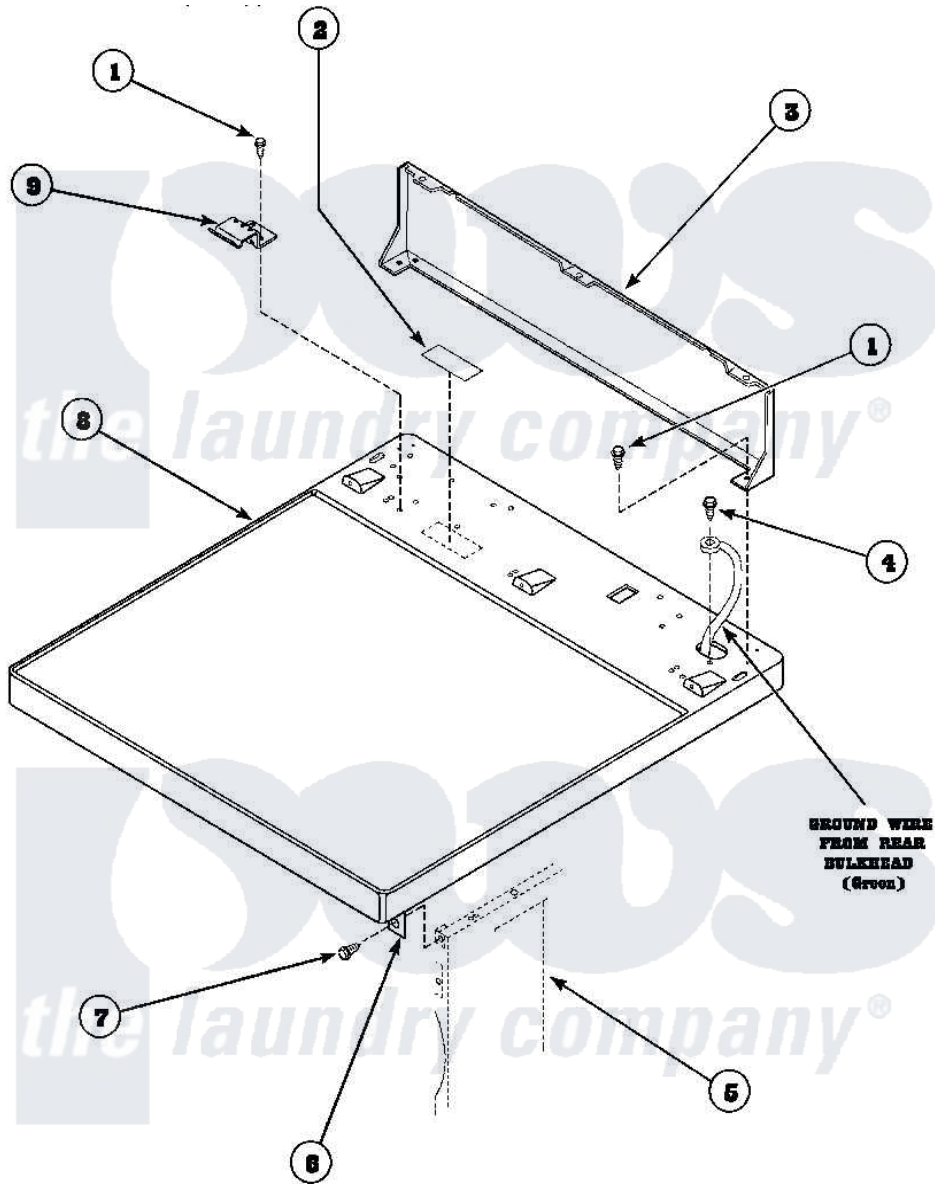

Amana LE8367W2 (BOM: PLE8367W2) 01 - CABINET TOP AND CONTROL HOOD REAR PANEL

Amana Residential Amana LE8367W2 (BOM: PLE8367W2) Dryer Parts Parts Diagram 01 - CABINET TOP AND CONTROL HOOD REAR PANEL
 Click on the part number to view part

Item	Original Part Number	Replaced By	Status	Part Description
1	501086	90767		Screw, 8A X 3/8 HeX Washer Head Tapping
2	24903		Not Available	STICKER,DISCONNECT POW
3	500343		Not Available	PANEL,BACK(HOME HOOD)
4	20530			Screw, 10-24 x 3/8 Hex
5	500001P		Not Available	(ADD LETTER BEFORE "P" IN PART
6	500084	40130801		Bracket, Top Mount
7	33562	27001200		Screw
8	500085P		Not Available	(ADD LETTER L-L, W-W TO PART N
9	501241	Y503876		Clip, Hold Down