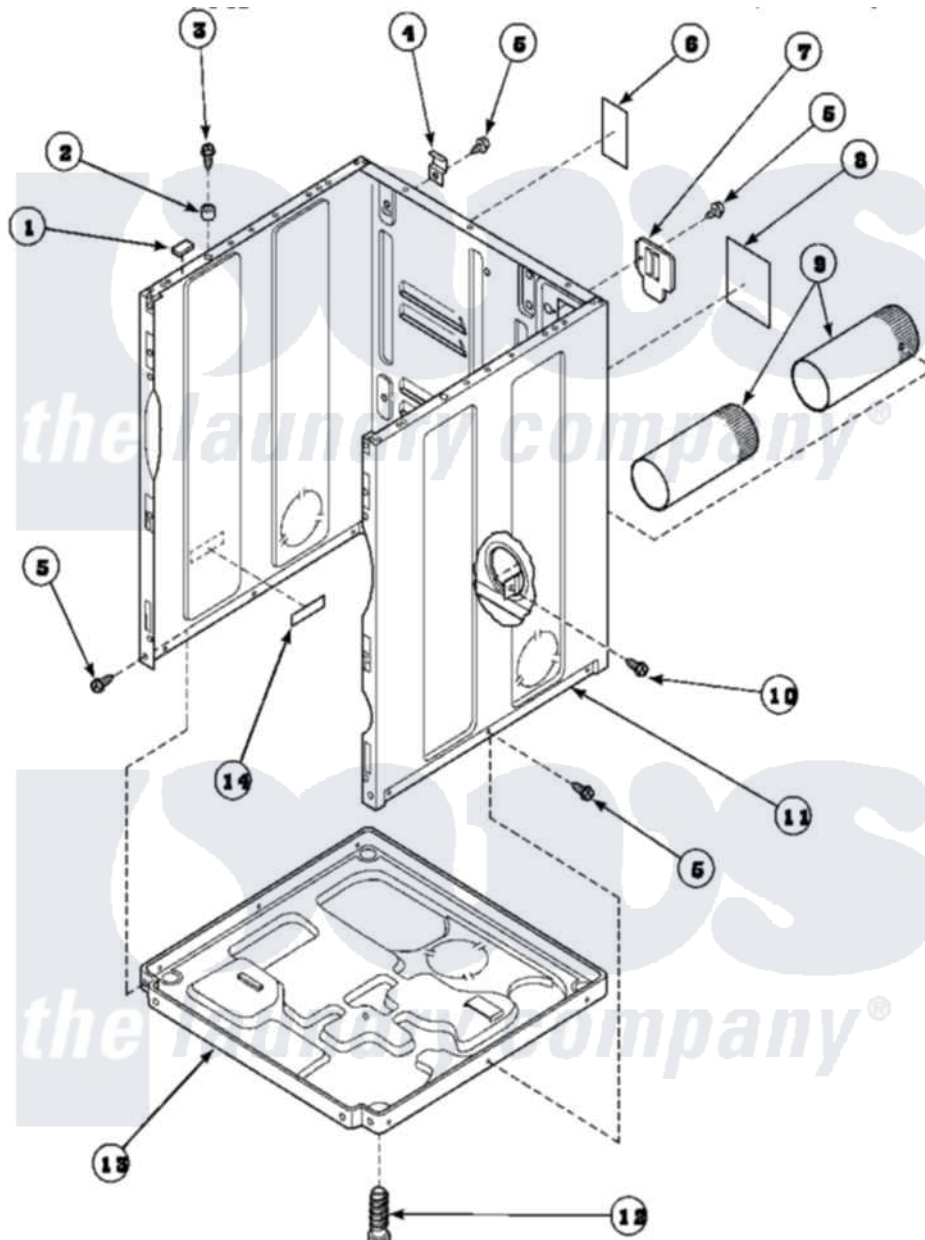

Amana LE8367W2 (BOM: PLE8367W2) 02 - CABINET, EXHAUST DUCT AND BASE

Amana Residential Amana LE8367W2 (BOM: PLE8367W2) Dryer Parts Parts Diagram 02 - CABINET, EXHAUST DUCT AND BASE

[Click on the part number to view part](#)

Item	Original Part Number	Replaced By	Status	Part Description
1	Y56128			Pad, Bumper
2	56079	505187		Locator, Panel
3	32671	Y014874		Screw, Idler Arm And Sleeve
4	500003			Hinge, Top
5	33562	27001200		Screw
6	500670		Not Available	STICKER NG OR MIXED GA
7	500114	510903		Plate Access Panel
8	501289		Not Available	(ELECTRIC MODELS)
9	500064	505518		Duct, Exhaust
10	501668	503688		Screw, 10B-16 X .34 I
11	500001P		Not Available	(ADD LETTER BEFORE "P" IN PART
12	Y500101			Leg, Leveling
13	500070			Base, Dryer
14	61294		Not Available	(ELECTRIC MODELS)