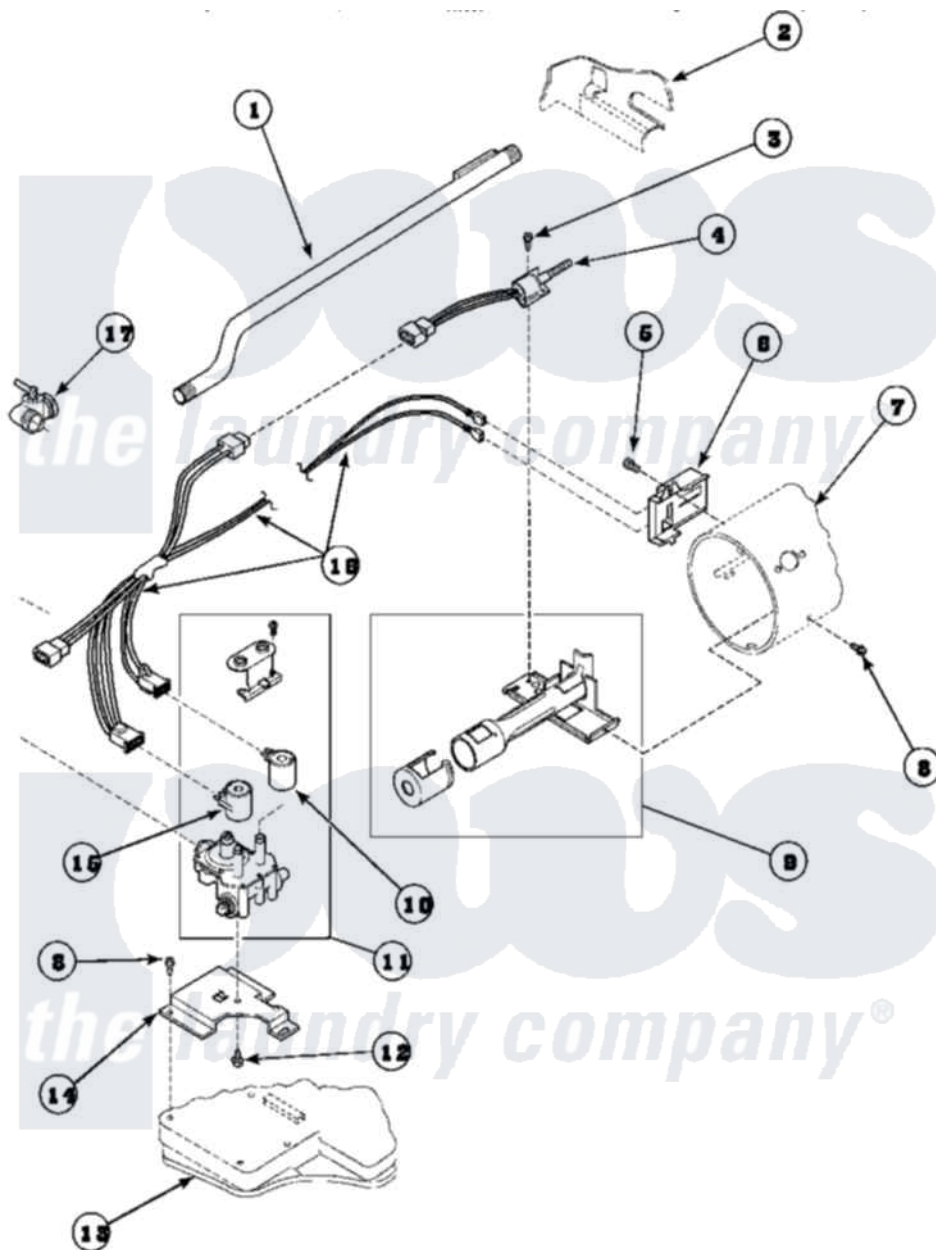

# Amana LE8367W2 (BOM: PLE8367W2) 04 - GAS VALVE, IGNITER & GAS CONVERSION KITS

Amana Residential Amana LE8367W2 (BOM: PLE8367W2) Dryer Parts Parts Diagram 04 - GAS VALVE, IGNITER & GAS CONVERSION KITS

[Click on the part number to view part](#)

Item	Original Part Number	Replaced By	Status	Part Description
1	500647	<a href="#">510204</a>		Pipe
2	500001P		Not Available	(ADD LETTER BEFORE "P" IN PART
3	51782		Not Available	SCREW, 6B-20X5/16
4	60868	<a href="#">37001308</a>		Ignitor
5	23222	<a href="#">3177991</a>		Screw
6	Y56231	<a href="#">338906</a>		Radiant, Sensor
7	61974		Not Available	BURNER HOUSING
8	501668	<a href="#">503688</a>		Screw, 10B-16 X .34 I
9	Y56234	<a href="#">37001304</a>		Burner Ign
10	58804B	<a href="#">694540</a>		Coil, 60 Hz
11	<a href="#">58804</a>			Assembly, Valve-Gas-Single-
12	56124	<a href="#">3370225</a>		Screw
13	<a href="#">500070</a>			Base, Dryer
14	<a href="#">500821</a>			Bracket, Mounting-Gas

15	58804A	<a href="#">306106</a>	Coil, Holding And Booster--W
16	60641	<a href="#">37001007</a>	Harness, Wire
17	Y56229	<a href="#">510205</a>	Valve-Elbo
NI	502378		Not Available ASSY, WIRE HARNESS
"	500744		Not Available ASSY,WIRE HARNESS
"	500747		Not Available ASSY,WIRE HARNESS
"	500745		Not Available ASSY,WIRE HARNESS
"	500748		Not Available ASSY,WIRE HARNESS
"	Y502229		Not Available ASSY, WIRE HARNESS