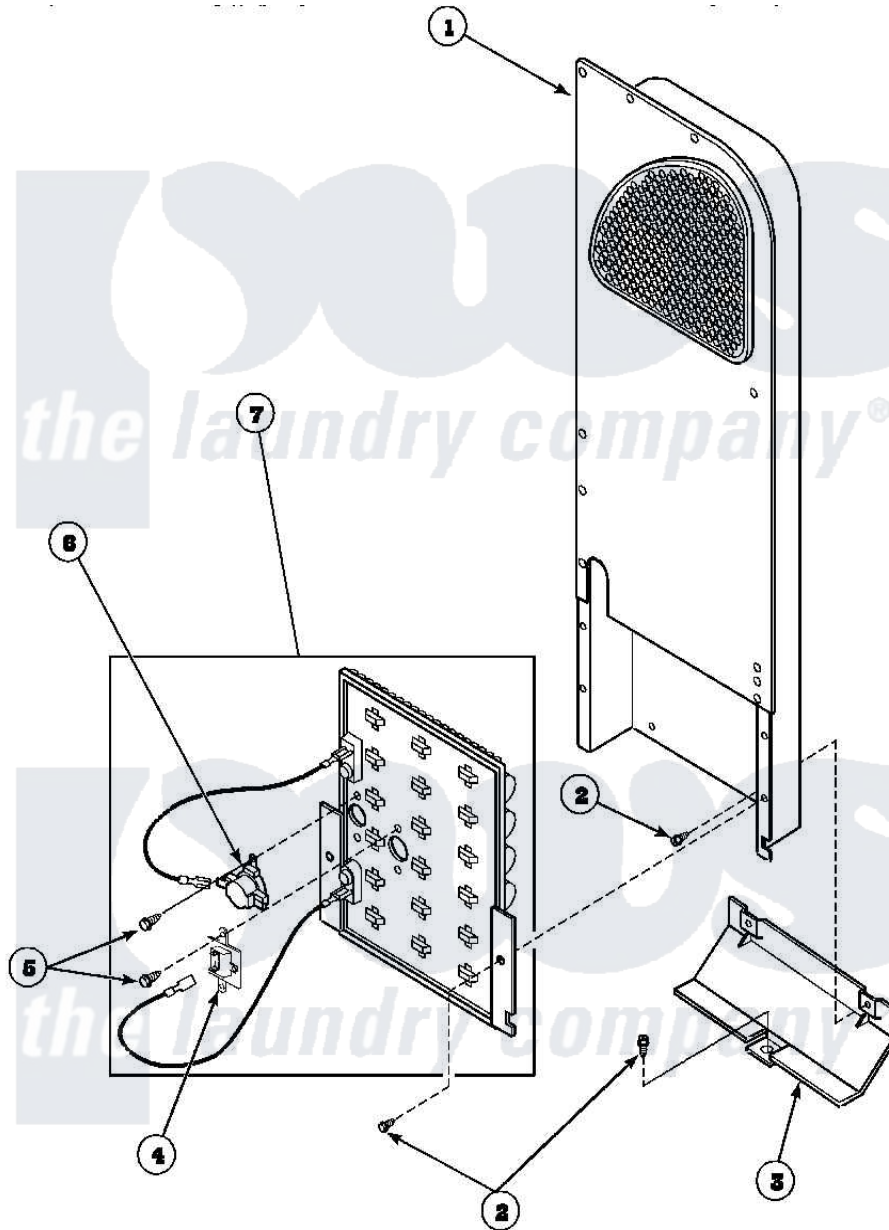

**Amana LE8367W2 (BOM: PLE8367W2) 08 - HEATER BOX ASSY
ORIGINALLY ON ELEC DRYER**

Amana Residential Amana LE8367W2 (BOM: PLE8367W2) Dryer Parts Parts Diagram 08 - HEATER BOX ASSY
ORIGINALLY ON ELEC DRYER
Click on the part number to view part

Item	Original Part Number	Replaced By	Status	Part Description
1	500179P	503605		Assembly, Heater Duct
2	501668	503688		Screw, 10B-16 X .34 I
3	60952		Not Available	SHIELD,HEAT DUCT
4	62600	40113801		Fuse, Thermal
5	23222	3177991		Screw
6	Y62641	W10116735		Thermistor-Fix
7	61928			Heater Assembly 208V
"	61927			Heater Assembly