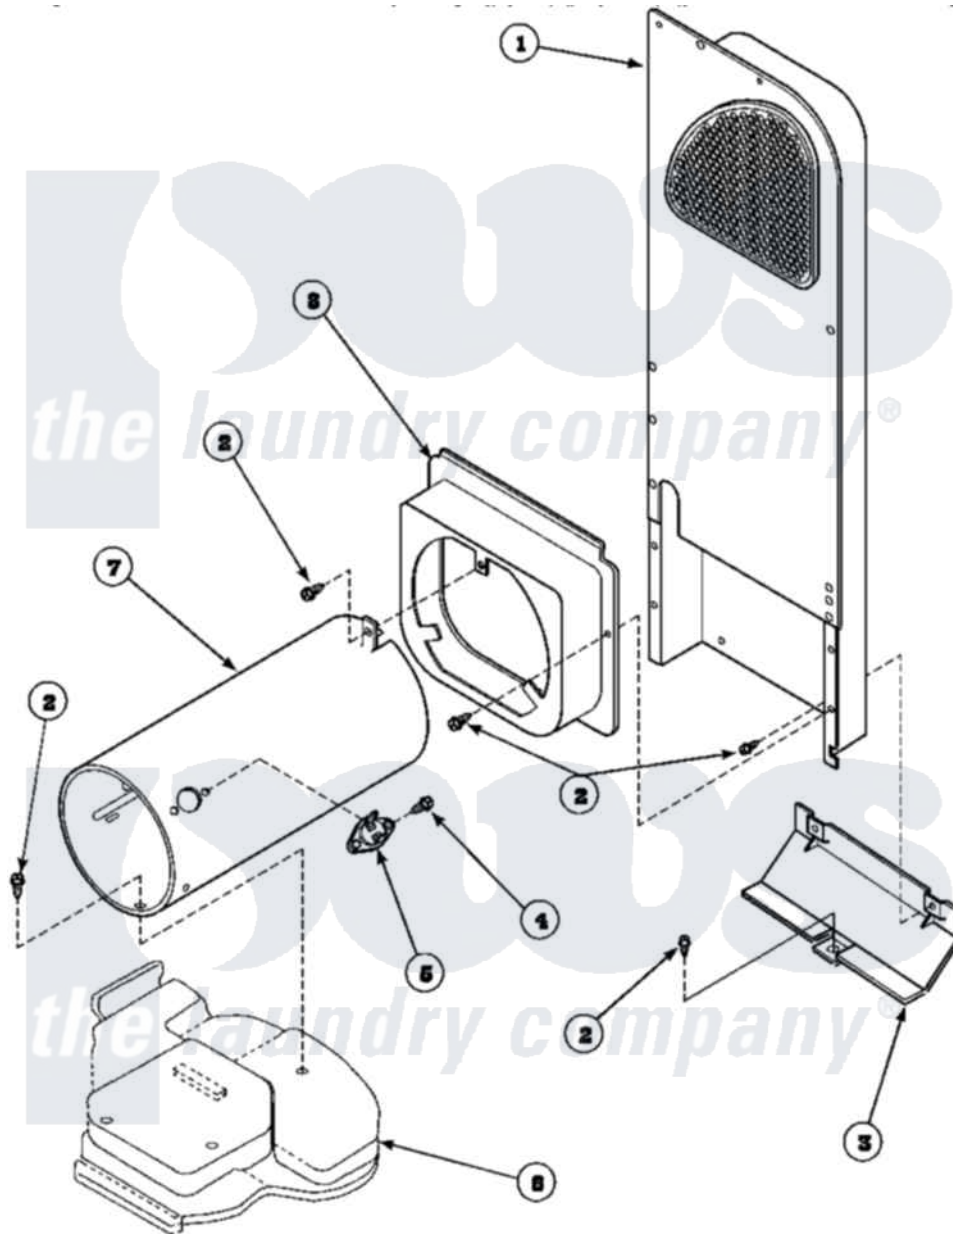

**Amana LE8367W2 (BOM: PLE8367W2) 09 - HEATER BOX ASSY  
ORIGINALLY ON GAS DRYER**

Amana Residential Amana LE8367W2 (BOM: PLE8367W2) Dryer Parts Parts Diagram 09 - HEATER BOX ASSY  
ORIGINALLY ON GAS DRYER  
Click on the part number to view part

Item	Original Part Number	Replaced By	Status	Part Description
1	500179P	<a href="#">503605</a>		Assembly, Heater Duct
2	501668	<a href="#">503688</a>		Screw, 10B-16 X .34 I
3	60952		Not Available	SHIELD,HEAT DUCT
4	51782		Not Available	SCREW, 6B-20X5/16
5	<a href="#">Y61886</a>			Thermostat, Limit-Blk
6	<a href="#">500070</a>			Base, Dryer
7	61974		Not Available	BURNER HOUSING
8	500122	<a href="#">510101</a>		Shroud Heat Duct