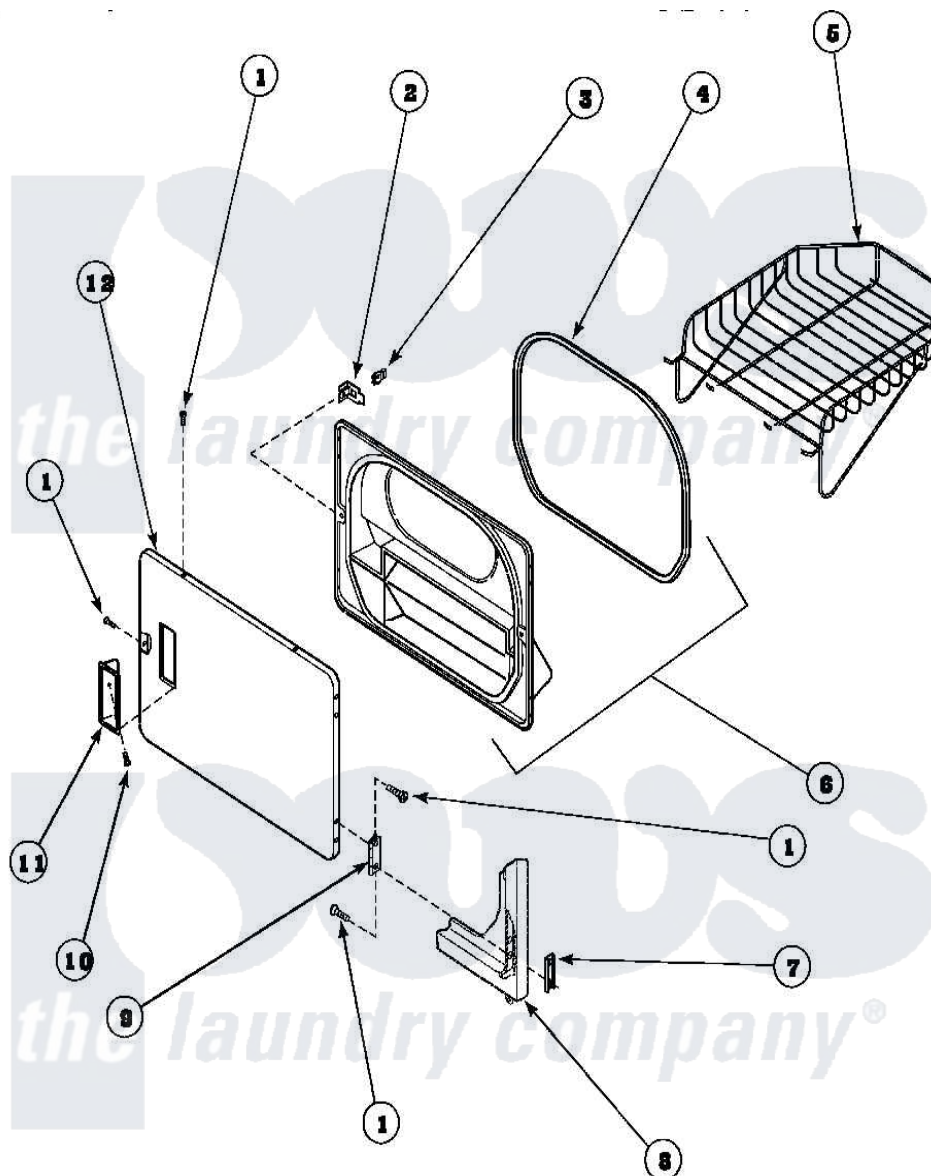

Amana LE8367W2 (BOM: PLE8367W2) 11 - LOADING DOOR WITH DRYING RACK

Amana Residential Amana LE8367W2 (BOM: PLE8367W2) Dryer Parts Parts Diagram 11 - LOADING DOOR WITH DRYING RACK

[Click on the part number to view part](#)

Item	Original Part Number	Replaced By	Status	Part Description
1	500226			Screw, 8b-16 x 5/8 Tap
2	500223	40116201		Bracket, Door Strike
3	500039	510181		Strike Doormetal
4	500200		Not Available	SEAL,DOOR
5	501295P		Not Available	RACK, DRYING
6	500199		Not Available	ASSY,LINER & SEAL
7	500236			Clip, Door Hinge Mount
8	500033		Not Available	FRONT PANEL
9	500041	Y503676		Hinge, Door And Top
10	500297	8281236		Screw
11	500042		Not Available	DOOR PULL
12	500040			Outer Door Panel
NI	500035		Not Available	COMPLETE LOADING DOOR ASSEMBLY