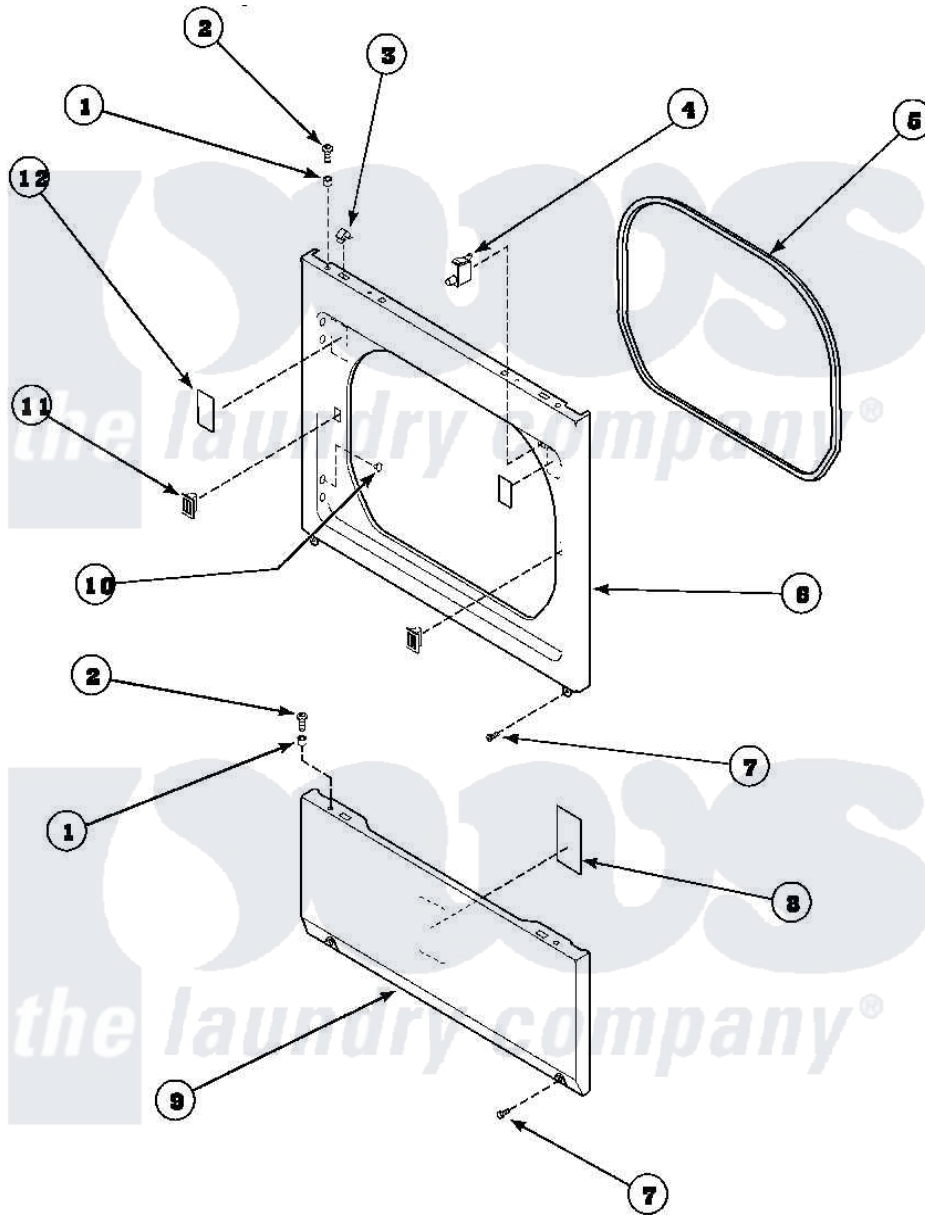

**Amana LE8367W2 (BOM: PLE8367W2) 12 - LOWER ACCESS PANEL, FRONT PANEL AND SEAL**

Amana Residential Amana LE8367W2 (BOM: PLE8367W2) Dryer Parts Parts Diagram 12 - LOWER ACCESS PANEL, FRONT PANEL AND SEAL  
 Click on the part number to view part

Item	Original Part Number	Replaced By	Status	Part Description
1	56079	<a href="#">505187</a>		Locator, Panel
2	32671	<a href="#">Y014874</a>		Screw, Idler Arm And Sleeve
3	28835	<a href="#">22001650</a>		Fastener, Spring
4	Y62872	<a href="#">W10169313</a>		Switch-Dor
5	<a href="#">500034</a>			Seal, Front Panel
6	500033		Not Available	FRONT PANEL
7	33562	<a href="#">27001200</a>		Screw
8	500670		Not Available	STICKER NG OR MIXED GA
9	500044		Not Available	LOWER ACCESS PANEL
10	500227	<a href="#">505295</a>		Screw, No.8ab-16 x 3/4 PH
11	54660	<a href="#">LA-1003</a>		Door Catch Kit
12	500281		Not Available	STICKER