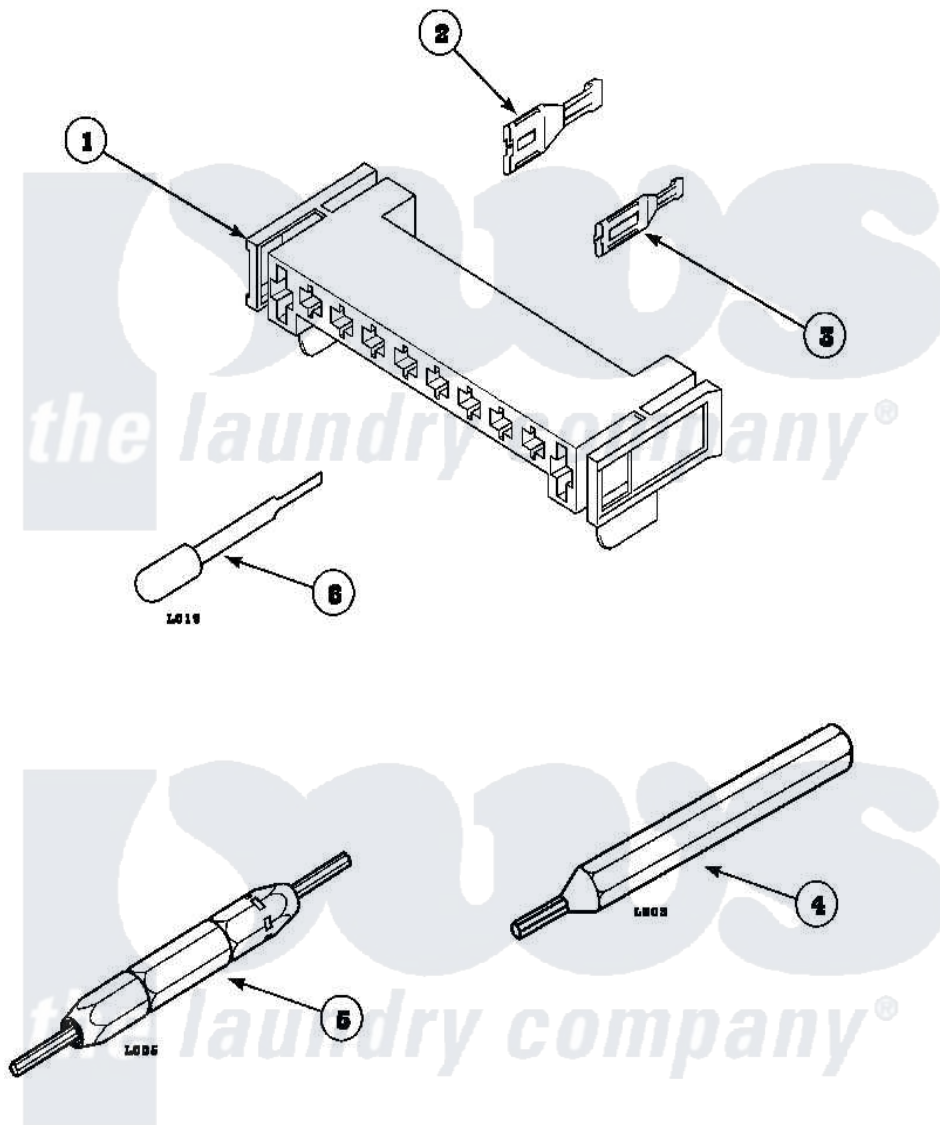

Amana LE8367W2 (BOM: PLE8367W2) 13 - MOTOR CONN BLOCK, TERM & TOOLS

Amana Residential Amana LE8367W2 (BOM: PLE8367W2) Dryer Parts Parts Diagram 13 - MOTOR CONN BLOCK, TERM & TOOLS

Click on the part number to view part

Item	Original Part Number	Replaced By	Status	Part Description
1	500338			Housing-10 Position
2	00255		Not Available	(1/4 INCH-FOR (1) 12 GAUGE WIR
"	Y00256			Spade Terminal Or
3	Y00188			Molex Terminal
4	128P4		Not Available	(FOR USE ON GAS DRYER TERMINAL
5	190P4			Terminal Extractor Tool
6	283P4			Terminal Extractor Tool