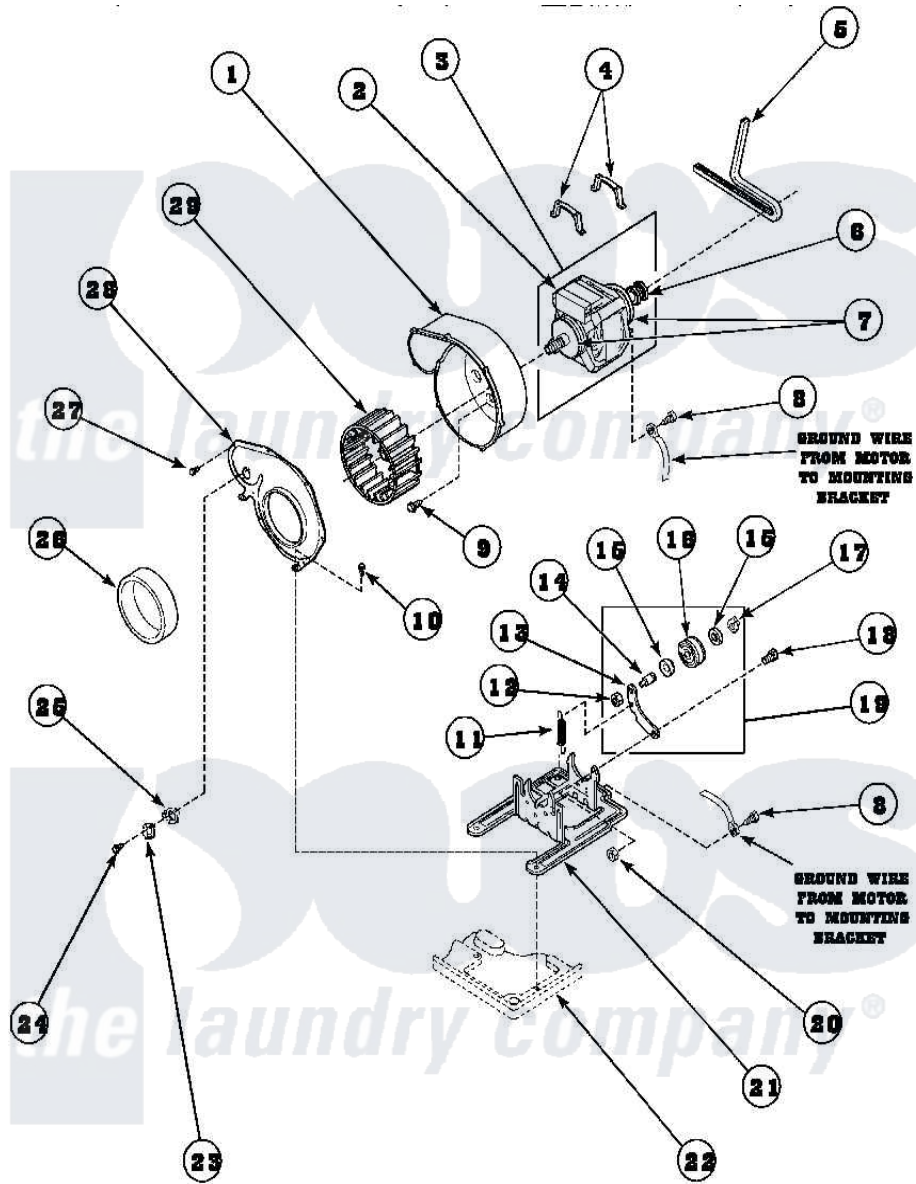

# Amana LE8367W2 (BOM: PLE8367W2) 14 - MOTOR, EXHAUST FAN AND BELT

Amana Residential Amana LE8367W2 (BOM: PLE8367W2) Dryer Parts Parts Diagram 14 - MOTOR, EXHAUST FAN AND BELT

Click on the part number to view part

Item	Original Part Number	Replaced By	Status	Part Description
1	<a href="#">56020</a>			Housing, Blower
2	501218		Not Available	MOTOR SWITCH (DOES NOT INCLUDE THERMAL PROT
3	501211	<a href="#">2200376</a>		Motor
4	Y58047	<a href="#">660658</a>		Clamp, Motor Mounting 343481 685441
5	59174	<a href="#">40111201</a>		Belt, Cylinder
6	<a href="#">500011</a>			Pulley, Motor
7	<a href="#">590P3</a>			Motor Hub Ring Kit
8	<a href="#">20530</a>			Screw, 10-24 x 3/8 Hex
9	Y31645	<a href="#">27001200</a>		Screw
10	33562	<a href="#">27001200</a>		Screw
11	<a href="#">56076</a>			Spring, Idler
12	56156	<a href="#">358160</a>		Nut
13	500910	<a href="#">37001144</a>		Assembly- Idler

14	<a href="#">56461</a>		Shaft
15	<a href="#">52549</a>		Washer, 501 ID X3/4 Odx
16	<a href="#">Y54414</a>		Assembly, Wheel And Bearing
17	<a href="#">23748</a>		Ring, Retaining
18	<a href="#">500824</a>		Screw, 1/4-20 Unc Hex
19	500269	<a href="#">37001287</a>	Assembly, Idler Lever/Shaft/Pulley
20	52566	<a href="#">27001225</a>	Nut, Jam Mid Lock 1/4-20
21	500822	<a href="#">503613</a>	Mount, Motor
22	<a href="#">500070</a>		Base, Dryer
23	<a href="#">503551</a>		Thermostat, Cycling
"	<a href="#">Y61372</a>		Thermostat
24	Y33561	<a href="#">489464</a>	Screw
25	61401	<a href="#">61623</a>	Thermostat, Heater-BR
26	<a href="#">500313</a>		Seal, Blower Housing
27	<a href="#">31260</a>		Screw, No.8 X 3/8 Ind H
28	500078	<a href="#">511969P</a>	Kit Blower Housing And Cover
29	56000	<a href="#">510139P</a>	Assembly Blower Fan Package