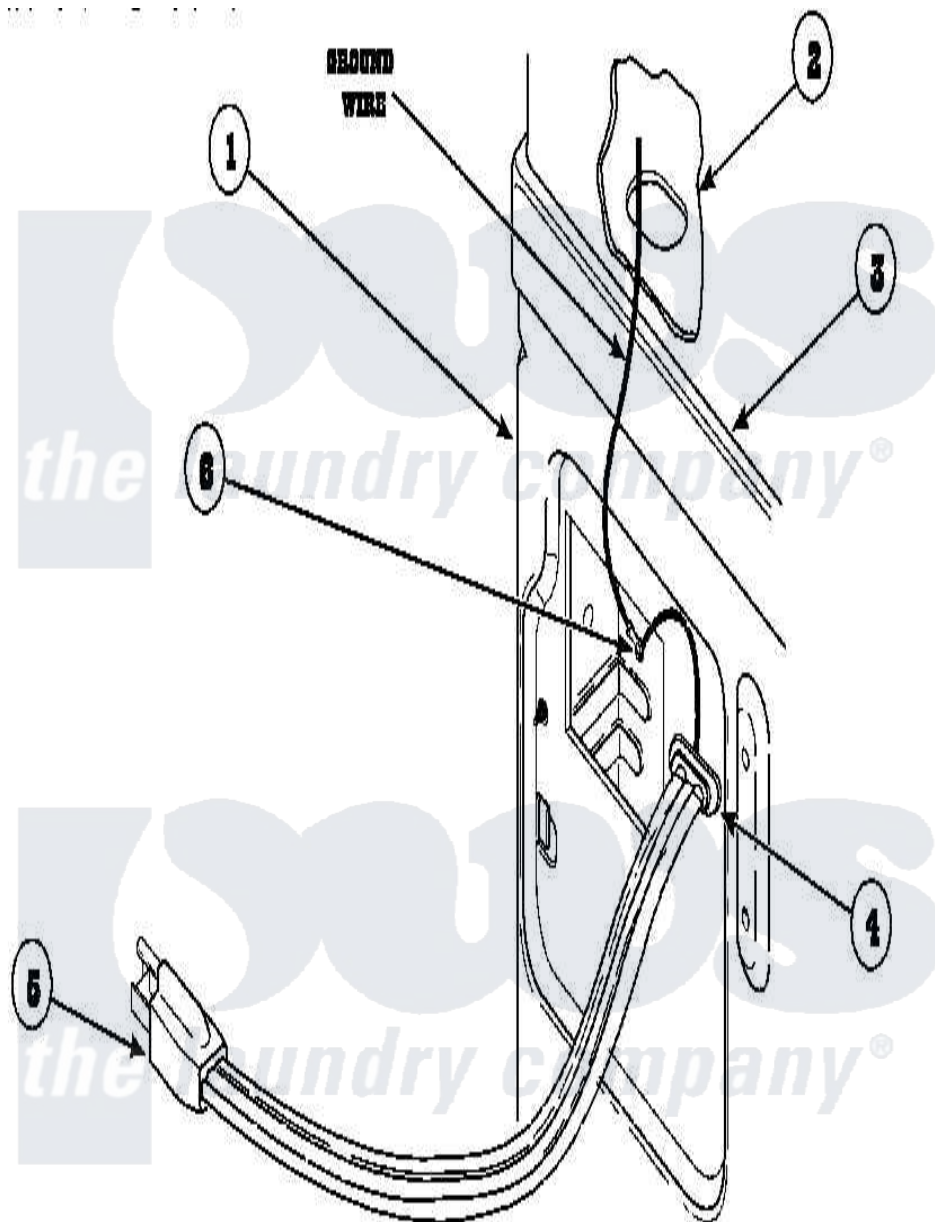

Amana LE8367W2 (BOM: PLE8367W2) 15 - POWER CORDS

Amana Residential Amana LE8367W2 (BOM: PLE8367W2) Dryer Parts Parts Diagram 15 - POWER CORDS
 Click on the part number to view part

Item	Original Part Number	Replaced By	Status	Part Description
1	500001P		Not Available	(ADD LETTER BEFORE "P" IN PART
2	500343		Not Available	PANEL, BACK(HOME HOOD)
3	500085P		Not Available	(ADD LETTER L-L, W-W TO PART N
4	21903	211881		Grommet, Cord Part Not Used- Gas Models Only
5	Y56222	27001142		Cord, Power
6	502120	489069		Xxscrew, 10-12 X 1/2
"	20530			Screw, 10-24 x 3/8 Hex