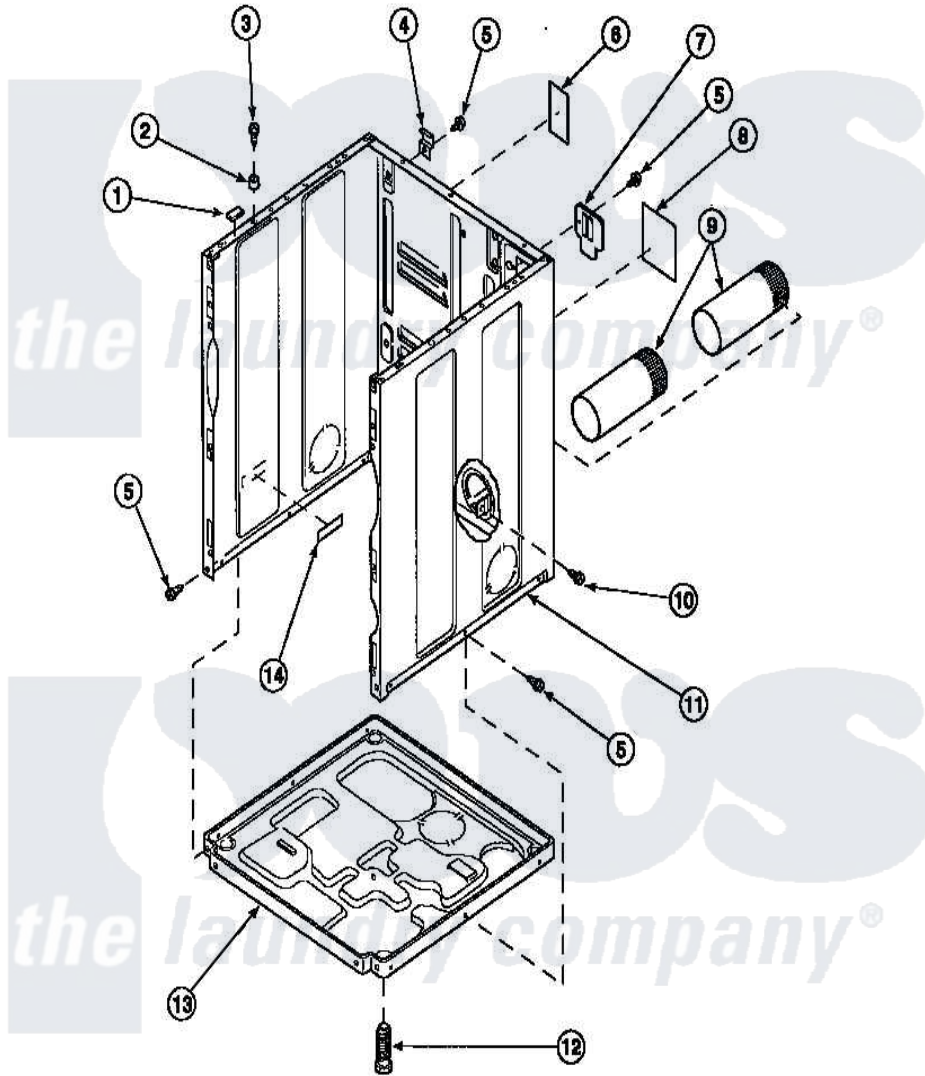

Amana LE8407L2 (BOM: PLE8407L2) 02 - CABINET, EXHAUST DUCT AND BASE

Amana Residential Amana LE8407L2 (BOM: PLE8407L2) Dryer Parts Parts Diagram 02 - CABINET, EXHAUST DUCT AND BASE

[Click on the part number to view part](#)

Item	Original Part Number	Replaced By	Status	Part Description
1	Y56128			Pad, Bumper
2	56079	505187		Locator, Panel
3	32671	Y014874		Screw, Idler Arm And Sleeve
4	500003			Hinge, Top
5	33562	27001200		Screw
7	500114	510903		Plate Access Panel
8	501289		Not Available	(ELECTRIC MODELS)
9	500064	505518		Duct, Exhaust
10	501668	503688		Screw, 10B-16 X .34 I
11	500001P		Not Available	(ADD LETTER BEFORE "P" IN PART
12	Y500101			Leg, Leveling
13	500070			Base, Dryer
14	61294		Not Available	(ELECTRIC MODELS)
NI	521P3			Kit, Flex Vent-Display