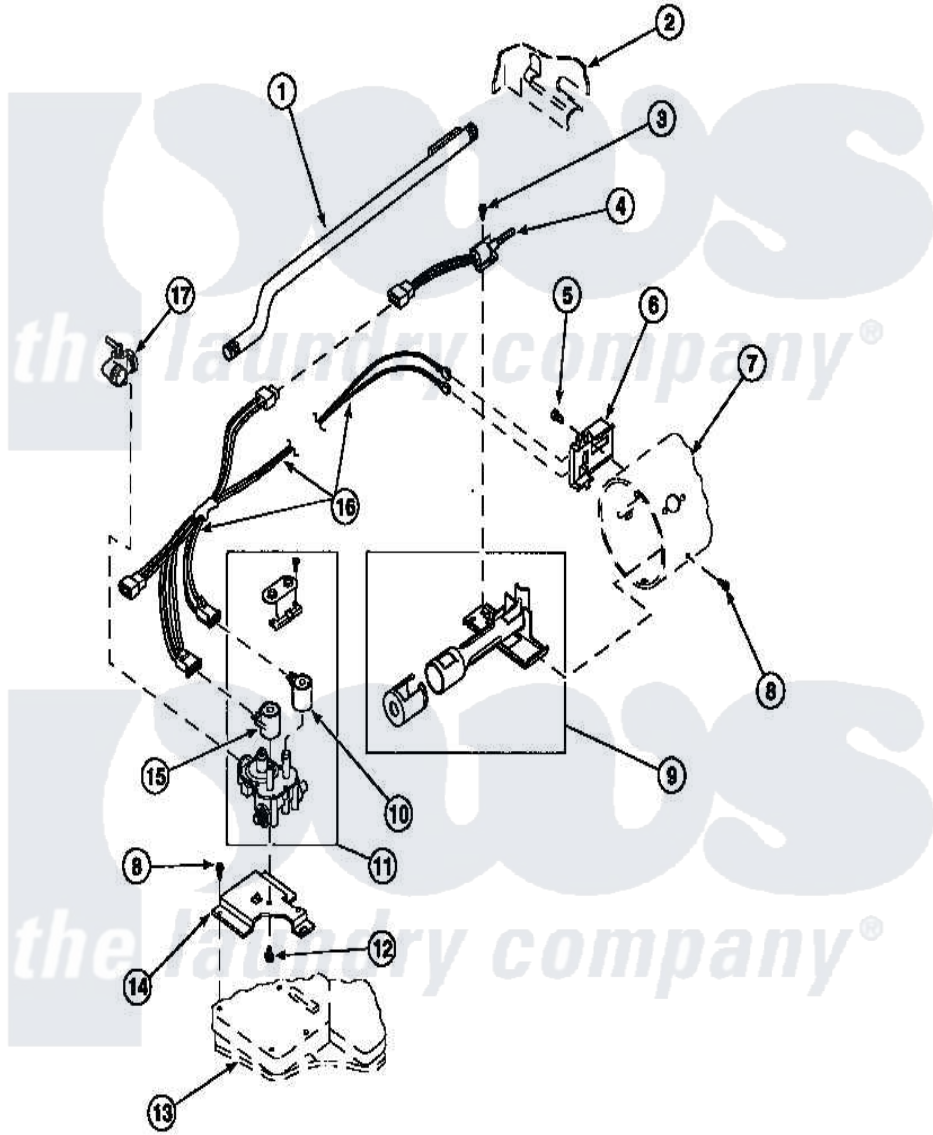

Amana LE8407L2 (BOM: PLE8407L2) 04 - GAS VALVE, IGNITER & GAS CONVERSION KITS

Amana Residential Amana LE8407L2 (BOM: PLE8407L2) Dryer Parts Parts Diagram 04 - GAS VALVE, IGNITER & GAS CONVERSION KITS
 Click on the part number to view part

Item	Original Part Number	Replaced By	Status	Part Description
2	500001P		Not Available	(ADD LETTER BEFORE "P" IN PART
5	23222	3177991		Screw
8	501668	503688		Screw, 10B-16 X .34 I
13	500070			Base, Dryer
NI	500744		Not Available	ASSY,WIRE HARNESS