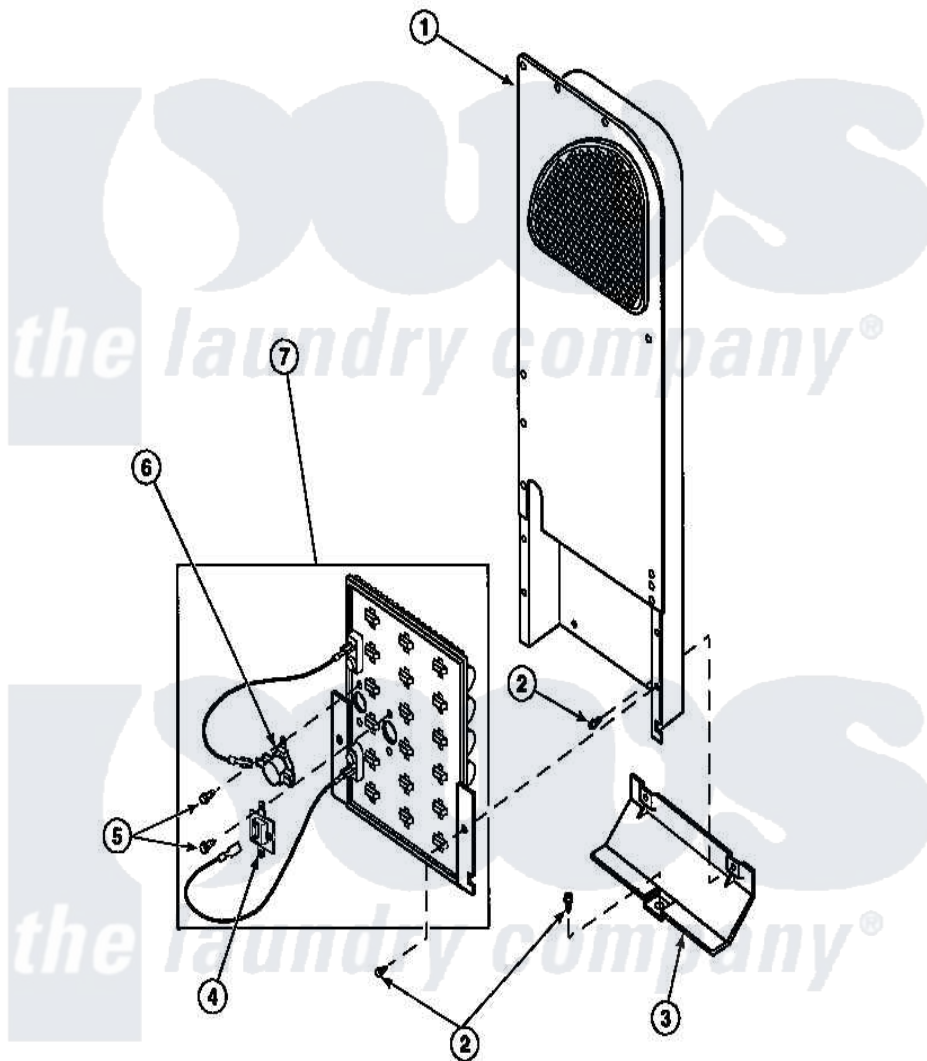

**Amana LE8407L2 (BOM: PLE8407L2) 10 - HEATER BOX ASSY
ORIGINALLY ON ELEC DRYER**

Amana Residential Amana LE8407L2 (BOM: PLE8407L2) Dryer Parts Parts Diagram 10 - HEATER BOX ASSY
ORIGINALLY ON ELEC DRYER
Click on the part number to view part

Item	Original Part Number	Replaced By	Status	Part Description
1	500179P	503605		Assembly, Heater Duct
2	501668	503688		Screw, 10B-16 X .34 I
3	60952		Not Available	SHIELD,HEAT DUCT
4	62600	40113801		Fuse, Thermal
5	23222	3177991		Screw
6	Y62641	W10116735		Thermistor-Fix
7	61928			Heater Assembly 208V
"	61927			Heater Assembly