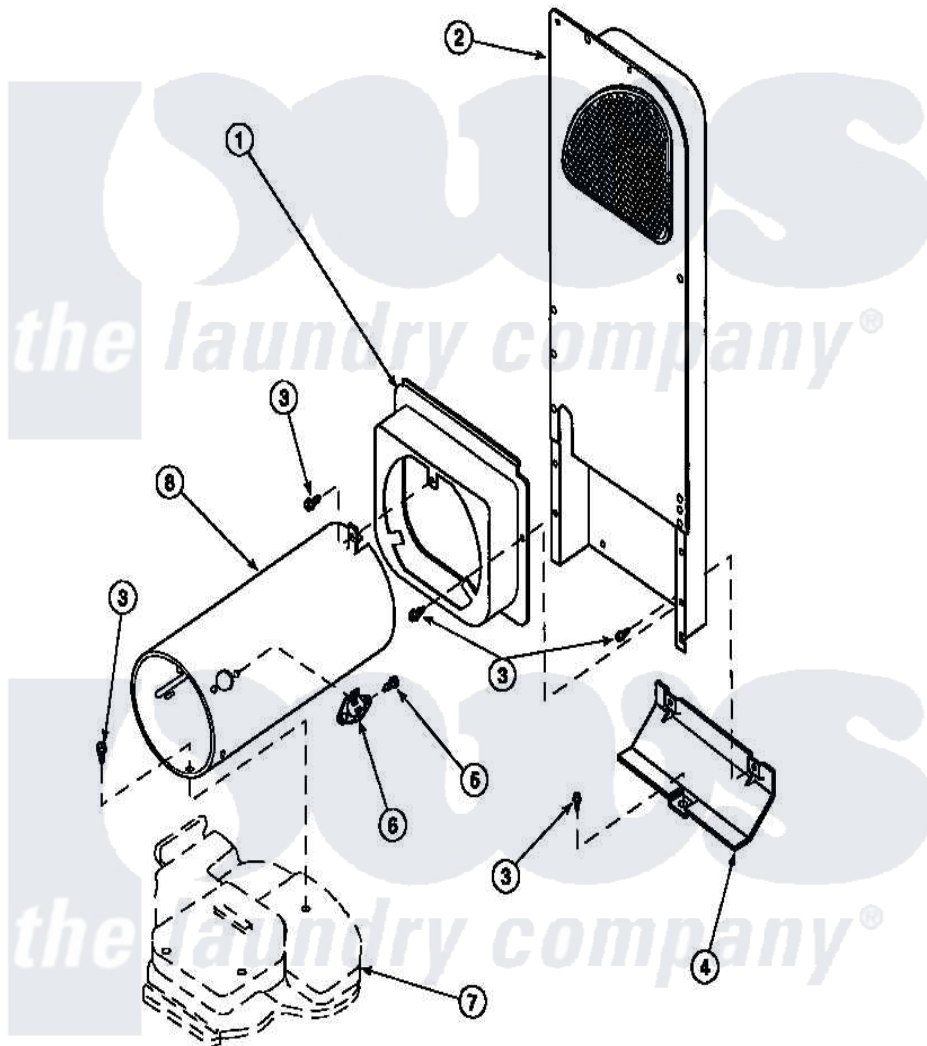

**Amana LE8407L2 (BOM: PLE8407L2) 11 - HEATER BOX ASSY
ORIGINALLY ON GAS DRYER**

Amana Residential Amana LE8407L2 (BOM: PLE8407L2) Dryer Parts Parts Diagram 11 - HEATER BOX ASSY
ORIGINALLY ON GAS DRYER
Click on the part number to view part

Item	Original Part Number	Replaced By	Status	Part Description
2	500179P	503605		Assembly, Heater Duct
3	501668	503688		Screw, 10B-16 X .34 I
4	60952		Not Available	SHIELD,HEAT DUCT
7	500070			Base, Dryer