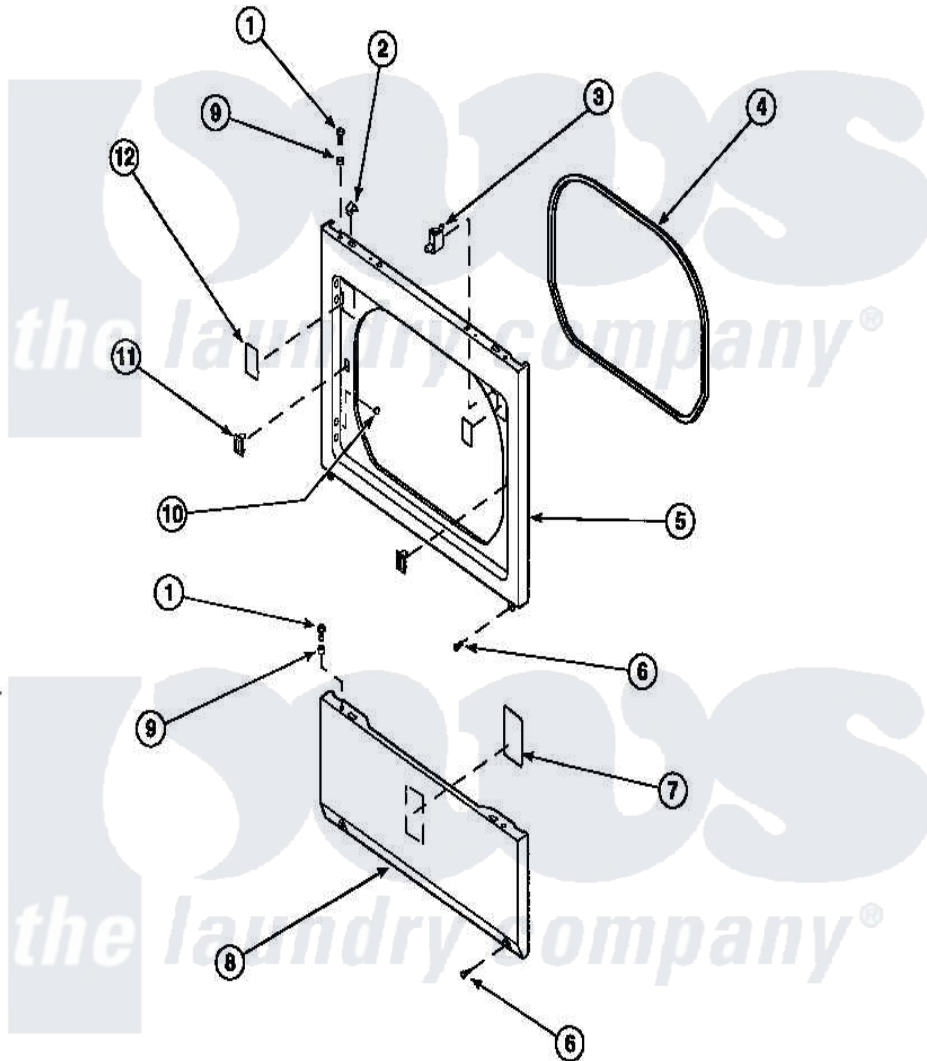

Amana LE8407L2 (BOM: PLE8407L2) 14 - LOWER ACCESS PANEL, FRONT PANEL AND SEAL

Amana Residential Amana LE8407L2 (BOM: PLE8407L2) Dryer Parts Parts Diagram 14 - LOWER ACCESS PANEL, FRONT PANEL AND SEAL
 Click on the part number to view part

Item	Original Part Number	Replaced By	Status	Part Description
1	32671	Y014874		Screw, Idler Arm And Sleeve
2	56080	22001650		Fastener, Spring
3	Y62872	W10169313		Switch-Dor
4	500034			Seal, Front Panel
6	33562	27001200		Screw
9	56079	505187		Locator, Panel
10	500227	505295		Screw, No.8ab-16 x 3/4 PH
11	54660	LA-1003		Door Catch Kit
12	500281		Not Available	STICKER