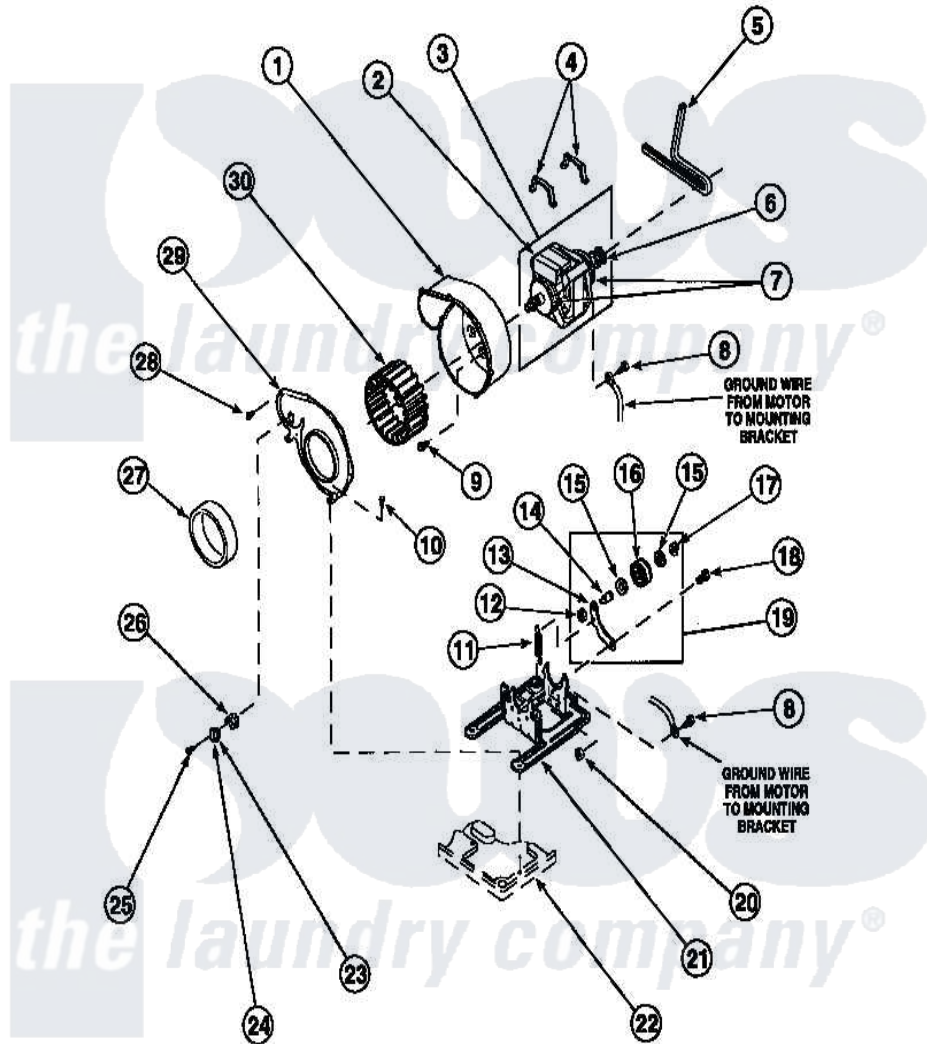

Amana LE8407L2 (BOM: PLE8407L2) 15 - MOTOR, EXHAUST FAN AND BELT

Amana Residential Amana LE8407L2 (BOM: PLE8407L2) Dryer Parts Parts Diagram 15 - MOTOR, EXHAUST FAN AND BELT

Click on the part number to view part

Item	Original Part Number	Replaced By	Status	Part Description
1	56020			Housing, Blower
2	501218		Not Available	MOTOR SWITCH (DOES NOT INCLUDE THERMAL PROT
3	501211	2200376		Motor
4	Y58047	660658		Clamp, Motor Mounting 343481 685441
5	59174	40111201		Belt, Cylinder
6	500011			Pulley, Motor
7	590P3			Motor Hub Ring Kit
8	20530			Screw, 10-24 x 3/8 Hex
9	Y31645	27001200		Screw
10	33562	27001200		Screw
11	56076			Spring, Idler
12	56156	358160		Nut
13	500910	37001144		Assembly- Idler

14	56461		Shaft
15	52549		Washer, 501 ID X3/4 Odx
16	Y54414		Assembly, Wheel And Bearing
17	23748		Ring, Retaining
18	500824		Screw, 1/4-20 Unc Hex
19	500269	37001287	Assembly, Idler Lever/Shaft/Pulley
20	52566	27001225	Nut, Jam Mid Lock 1/4-20
21	500822	503613	Mount, Motor
22	500070		Base, Dryer
24	503551		Thermostat, Cycling
"	Y61372		Thermostat
25	23222	3177991	Screw
"	Y33561	489464	Screw
26	61401	61623	Thermostat, Heater-BR
27	500313		Seal, Blower Housing
28	31260		Screw, No.8 X 3/8 Ind H
29	500078	511969P	Kit Blower Housing And Cover
30	56000	510139P	Assembly Blower Fan Package