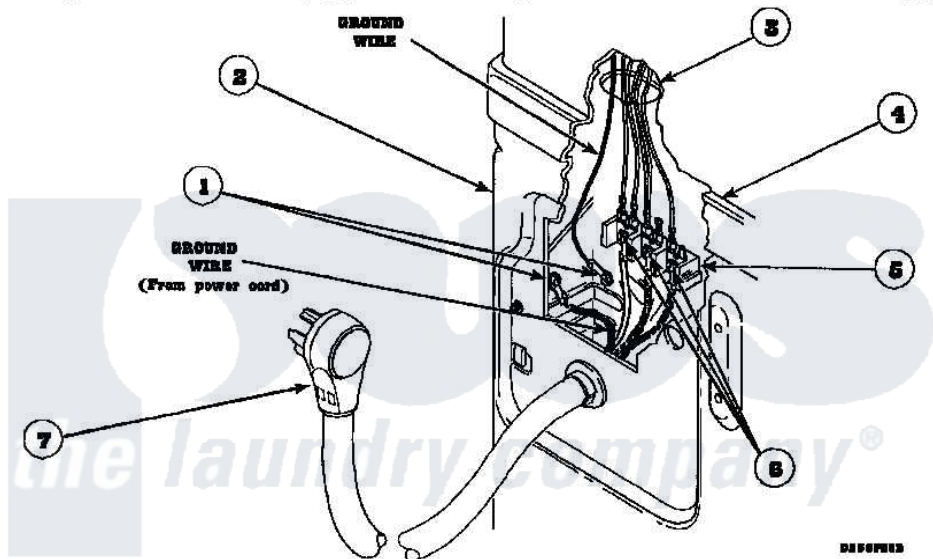

Amana LE8407L2 (BOM: PLE8407L2) 17 - POWER CORDS

Amana [Residential Amana LE8407L2 \(BOM: PLE8407L2\) Dryer Parts](#) Parts Diagram 17 - POWER CORDS
 Click on the part number to view part

Item	Original Part Number	Replaced By	Status	Part Description
1	20530			Screw, 10-24 x 3/8 Hex
2	500001P		Not Available	(ADD LETTER BEFORE "P" IN PART
3	500343		Not Available	PANEL, BACK(HOME HOOD)
4	500085P		Not Available	(ADD LETTER L-L, W-W TO PART N
5	61923P	61923		Block, Terminal
6	Y61199	3400094		Screw, 10-32 X 3/8