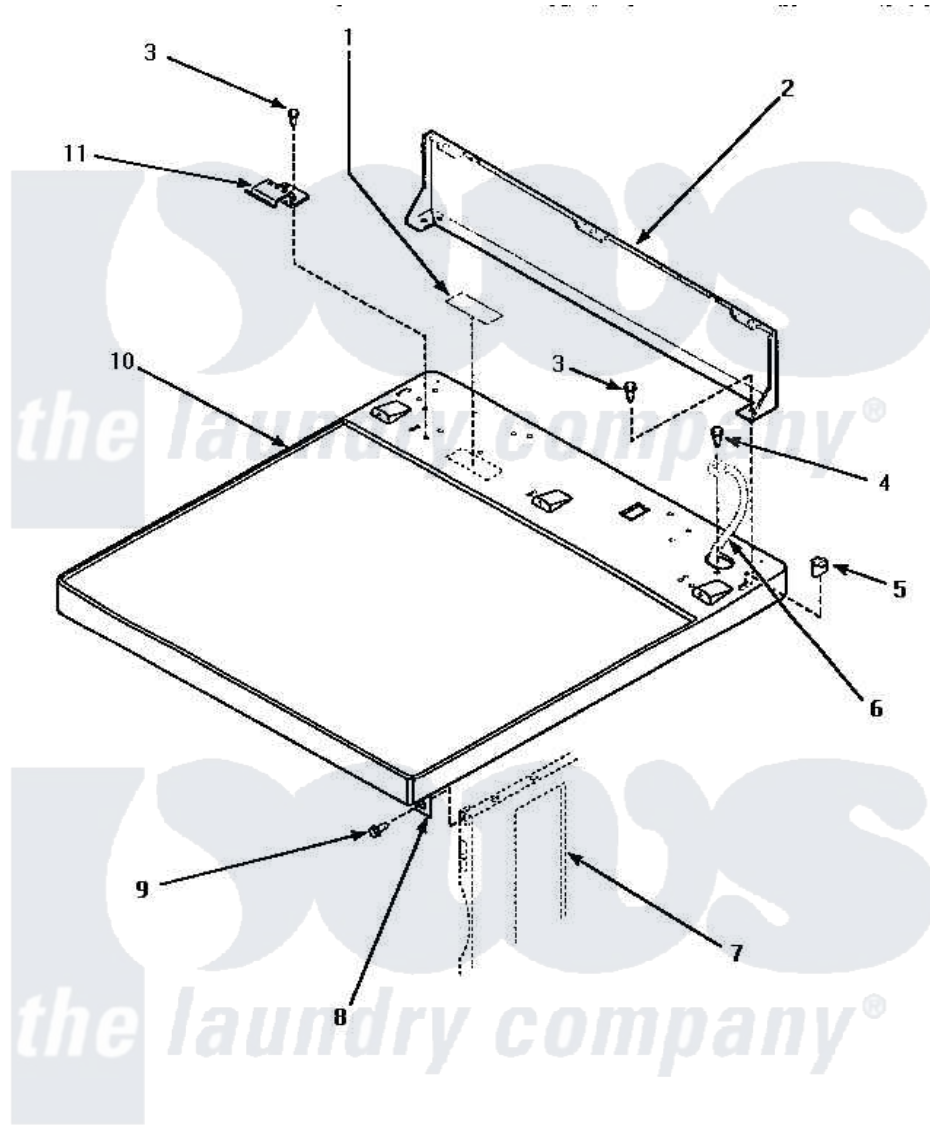

Amana LE8407W (BOM: P1163620W W) 02 - CABINET TOP & CONTROL HOOD REAR PANEL

CABINET TOP AND CONTROL HOOD REAR PANEL

Amana [Residential Amana LE8407W \(BOM: P1163620W W\) Dryer Parts](#) Parts Diagram 02 - CABINET TOP & CONTROL HOOD REAR PANEL
 Click on the part number to view part

Item	Original Part Number	Replaced By	Status	Part Description
1	24903		Not Available	STICKER,DISCONNECT POW
2	500343		Not Available	PANEL,BACK(HOME HOOD)
3	501086	90767		Screw, 8A X 3/8 HeX Washer Head Tapping
4	20530			Screw, 10-24 x 3/8 Hex
5	501242		Not Available	CLIP,TUBULAR INSERT
6	Y00000000		Not Available	SEE NOTE GROUND WIRE FROM REAR BULKHEAD, GREEN
7	Y00000000		Not Available	SEE NOTE CABINET
8	500084	40130801		Bracket, Top Mount
9	33562	27001200		Screw
10	500085WP	37001027		Panel, Top
"	500085LP	510029LP		Kit Top Panel W/Hdw domestic
11	501241	Y503876		Clip, Hold Down