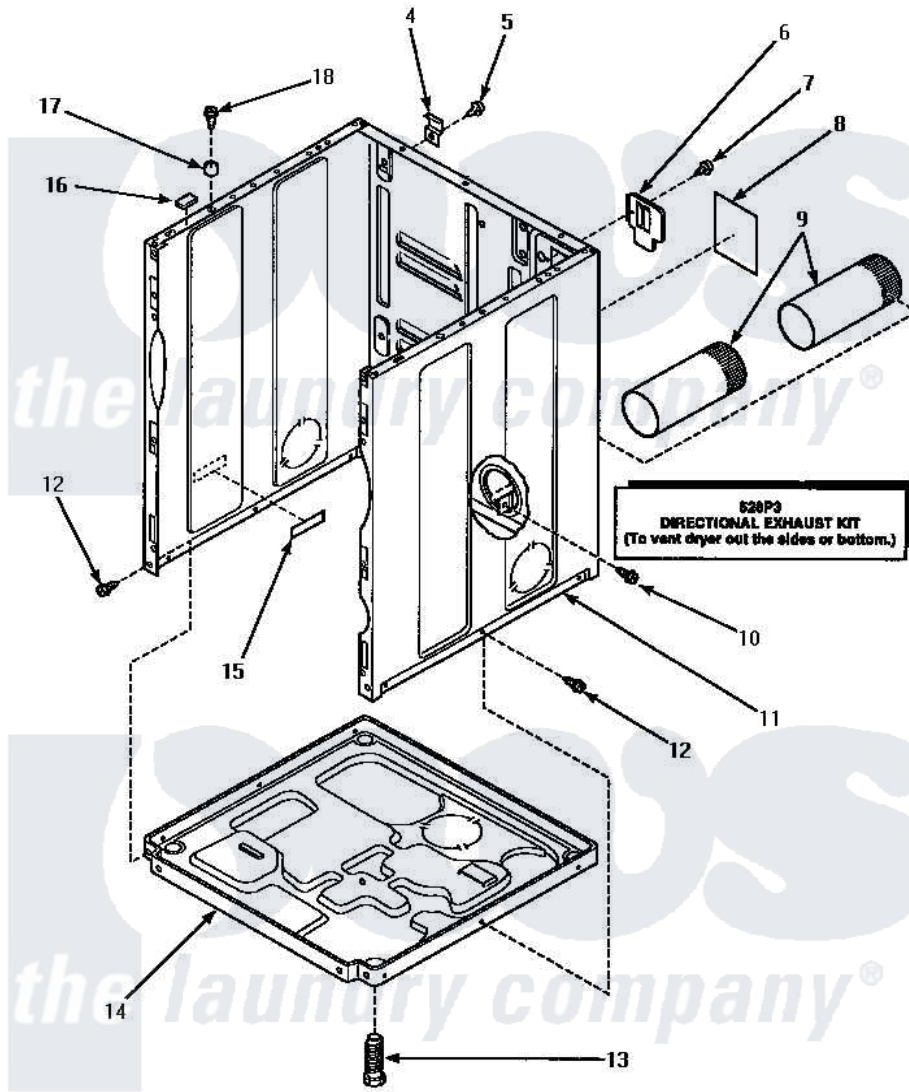

**Amana LE8407W (BOM: P1163620W W) 03 - CABINET, EXHAUST DUCT & BASE**

**CABINET, EXHAUST DUCT AND BASE**

Amana Residential Amana LE8407W (BOM: P1163620W W) Dryer Parts Parts Diagram 03 - CABINET, EXHAUST DUCT & BASE

Click on the part number to view part

Item	Original Part Number	Replaced By	Status	Part Description
4	<a href="#">500003</a>			Hinge, Top
5	33562	<a href="#">27001200</a>		Screw
6	500114	<a href="#">510903</a>		Plate Access Panel
7	33562	<a href="#">27001200</a>		Screw
8	501289		Not Available	(ELECTRIC MODELS)
9	500064	<a href="#">505518</a>		Duct, Exhaust
10	501668	<a href="#">503688</a>		Screw, 10B-16 X .34 I
11	500001HP		Not Available	ASSY, CABINET
"	500001LP	<a href="#">727P3L</a>		Kit Dryer Panels
"	500001WP	<a href="#">37001284</a>		Cabinet As Pack
12	33562	<a href="#">27001200</a>		Screw
13	<a href="#">Y500101</a>			Leg, Leveling
14	<a href="#">500070</a>			Base, Dryer
15	61294		Not Available	(ELECTRIC MODELS)
16	<a href="#">Y56128</a>			Pad, Bumper