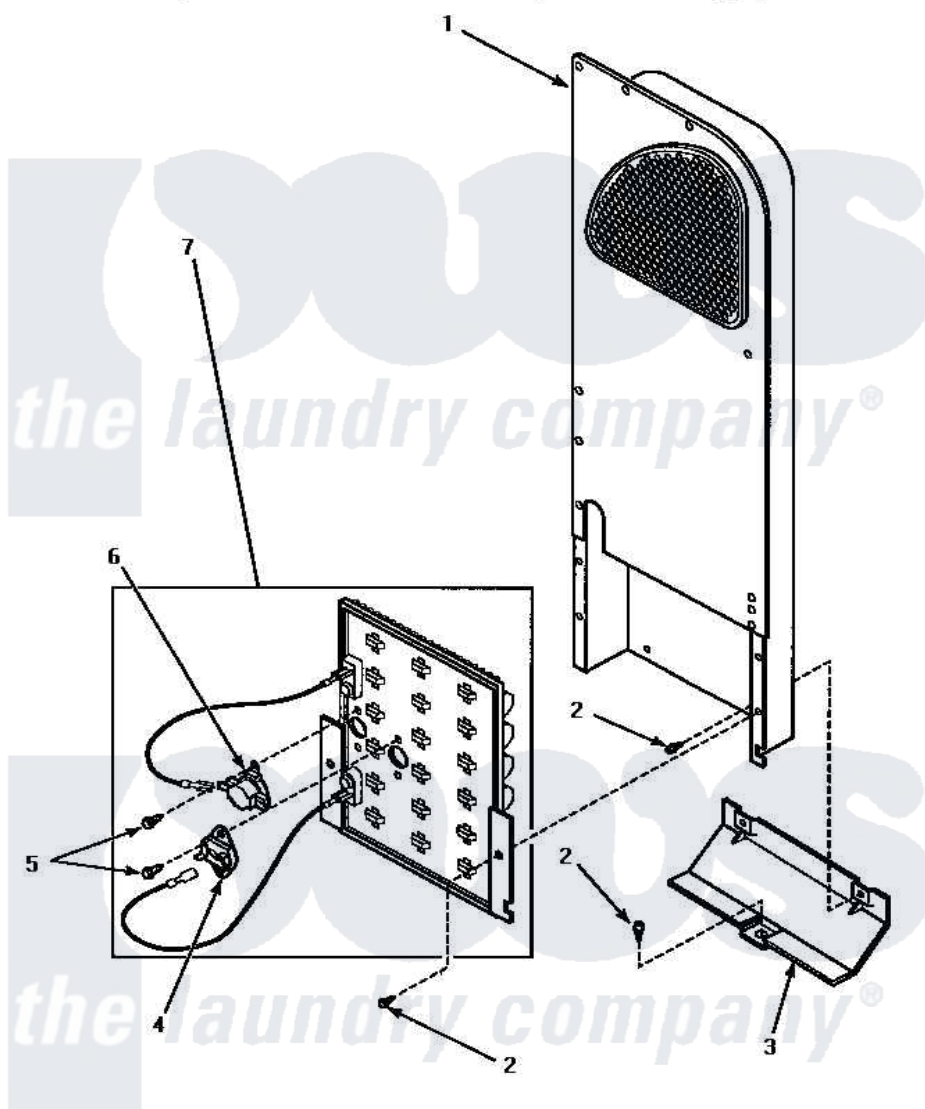

**Amana LE8407W (BOM: P1163620W W) 06 - HEATER BOX ASSY
(ORIGINAL)**

**HEATER BOX ASSEMBLY ORIGINALLY ON DRYER
(Electric Model Dryers)**

Amana Residential Amana LE8407W (BOM: P1163620W W) Dryer Parts Parts Diagram 06 - HEATER BOX ASSY
(ORIGINAL)

[Click on the part number to view part](#)

Item	Original Part Number	Replaced By	Status	Part Description
1	Y00000000		Not Available	SEE NOTE HEATER BOX ASSEMBLY
2	501668	503688		Screw, 10B-16 X .34 I
3	60952		Not Available	SHIELD,HEAT DUCT
4	62600	40113801		Fuse, Thermal
5	23222	3177991		Screw
6	Y62641	W10116735		Thermistor-Fix
7	61928			Heater Assembly 208V
"	61927			Heater Assembly