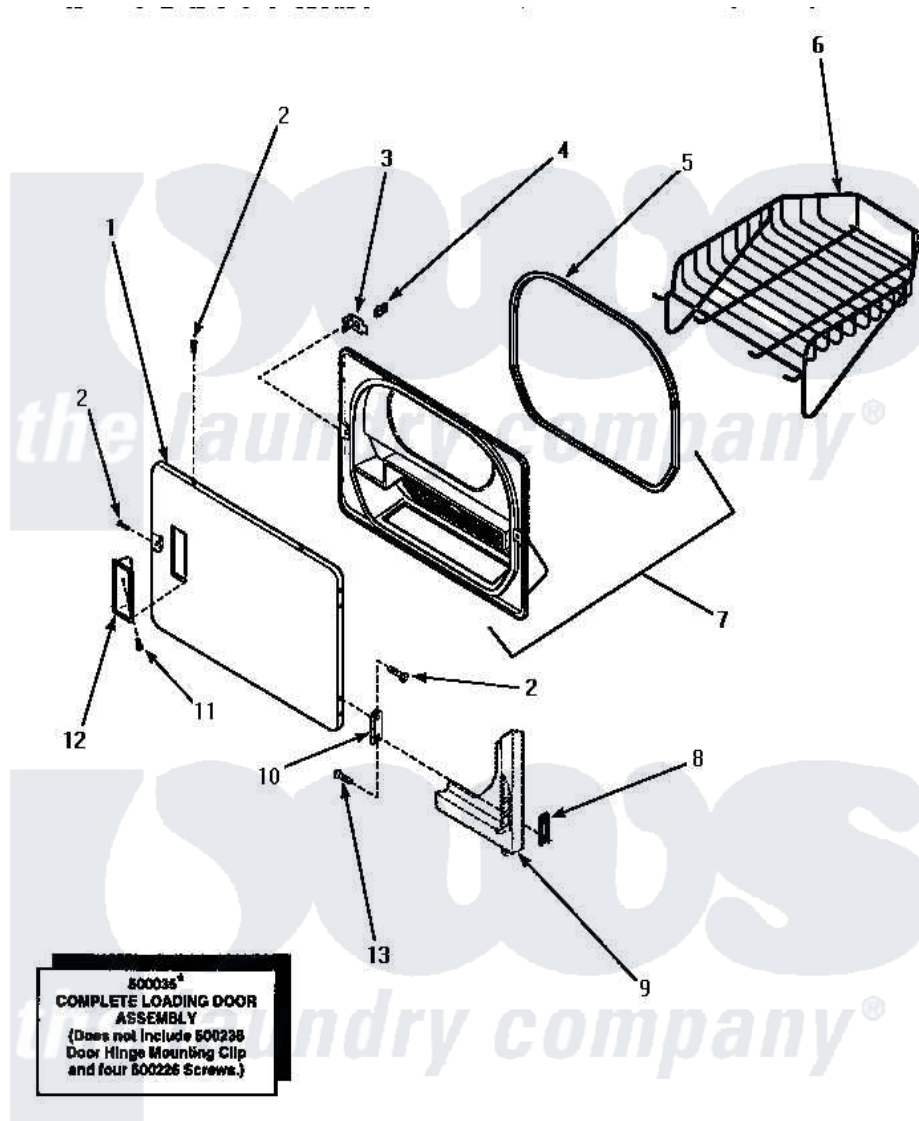

Amana LE8407W (BOM: P1163620W W) 08 - LOADING DOOR WITH DRYING RACK

LOADING DOOR WITH DRYING RACK

Amana Residential Amana LE8407W (BOM: P1163620W W) Dryer Parts Parts Diagram 08 - LOADING DOOR WITH DRYING RACK

Click on the part number to view part

Item	Original Part Number	Replaced By	Status	Part Description
1	500040L			Assembly, Door-Home
"	500040W			Assembly, Door-Home
2	500226			Screw, 8b-16 x 5/8 Tap
3	500223	40116201		Bracket, Door Strike
4	500039	510181		Strike Doormetal
5	500200		Not Available	SEAL,DOOR
6	501295P		Not Available	RACK, DRYING
7	500199		Not Available	ASSY,LINER & SEAL
8	500236			Clip, Door Hinge Mount
9	Y00000000		Not Available	SEE NOTE FRONT PANEL
10	500041	Y503676		Hinge, Door And Top
11	500297	8281236		Screw
12	500042L		Not Available	PULL,DOOR
"	500042W		Not Available	PULL,DOOR
13	500226			Screw, 8b-16 x 5/8 Tap