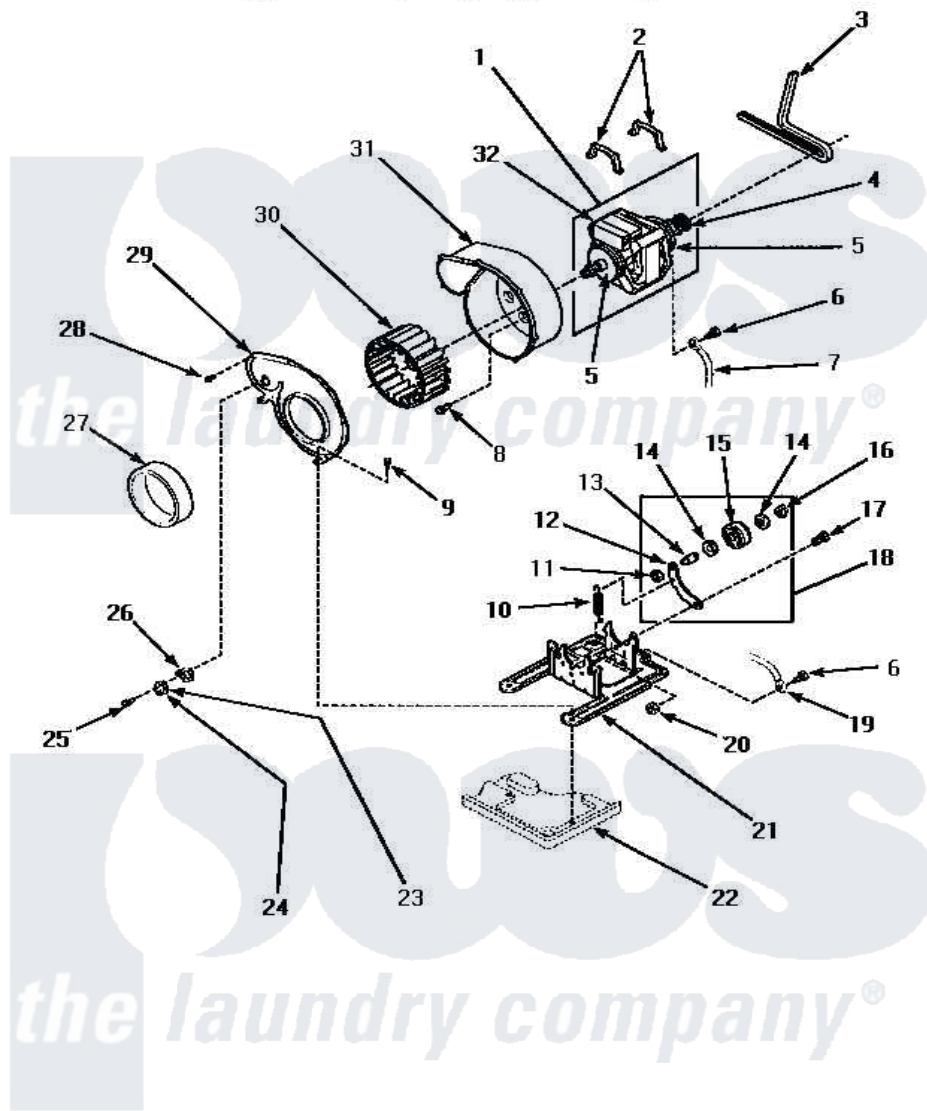

Amana LE8407W (BOM: P1163620W W) 10 - MOTOR, EXHAUST FAN & BELT

MOTOR, EXHAUST FAN AND BELT

Amana [Residential Amana LE8407W \(BOM: P1163620W W\) Dryer Parts](#) Parts Diagram 10 - MOTOR, EXHAUST FAN & BELT

[Click on the part number to view part](#)

Item	Original Part Number	Replaced By	Status	Part Description
1	501211	2200376		Motor
2	Y58047	660658		Clamp, Motor Mounting 343481 685441
3	59174	40111201		Belt, Cylinder
4	500011			Pulley, Motor
5	58044A		Not Available	MOUNT,MOTOR-LOCKING
6	20530			Screw, 10-24 x 3/8 Hex
7	Y00000000		Not Available	SEE NOTE GROUND WIRE FROM MOTOR TO MOUNTING BRACKET, GREEN
8	Y31645	27001200		Screw
9	33562	27001200		Screw
10	56076			Spring, Idler
11	56156	358160		Nut
12	500910	37001144		Assembly- Idler

13	56461		Shaft
14	52549		Washer, 501 ID X3/4 Odx
15	Y54414		Assembly, Wheel And Bearing
16	23748		Ring, Retaining
17	500824		Screw, 1/4-20 Unc Hex
18	500269	37001287	Assembly, Idler Lever/Shaft/Pulley
19	Y00000000	Not Available	SEE NOTE GROUND WIRE FROM MOTOR TO MOUNTING BRACKET, GREEN
20	52566	27001225	Nut, Jam Mid Lock 1/4-20
21	500822	503613	Mount, Motor
22	Y00000000	Not Available	SEE NOTE BASE
24	Y61372		Thermostat
25	501086	90767	Screw, 8A X 3/8 HeX Washer Head Tapping
26	61401	61623	Thermostat, Heater-BR
27	500313		Seal, Blower Housing
28	31260		Screw, No.8 X 3/8 Ind H
29	500078	511969P	Kit Blower Housing And Cover
30	56000	510139P	Assembly Blower Fan Package
31	56020		Housing, Blower
32	501218	Not Available	MOTOR SWITCH (DOES NOT INCLUDE THERMAL PROT