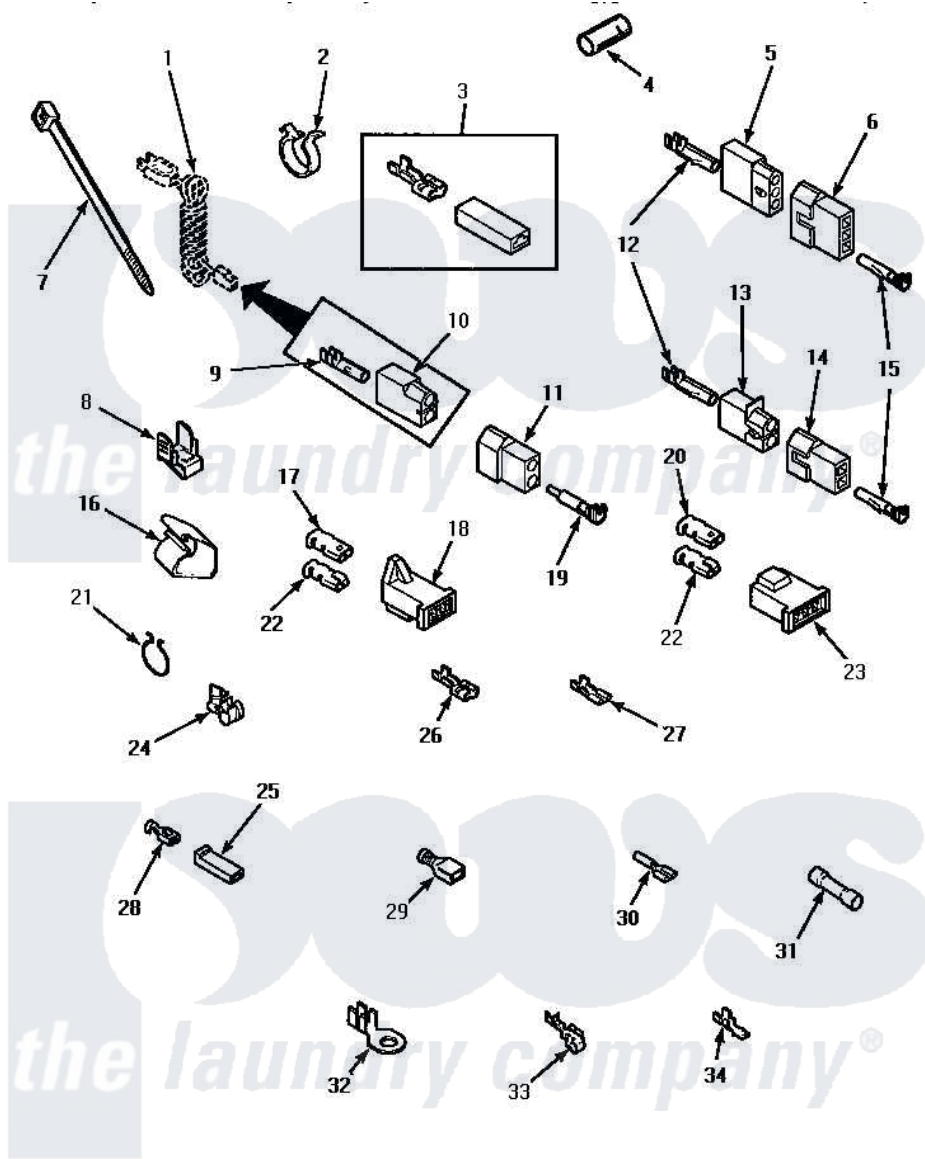

Amana LE8407W (BOM: P1163620W W) 12 - TERMINALS

TERMINALS

Amana Residential Amana LE8407W (BOM: P1163620W W) Dryer Parts Parts Diagram 12 - TERMINALS
 Click on the part number to view part

Item	Original Part Number	Replaced By	Status	Part Description
1	Y00000000		Not Available	SEE NOTE POWER CORD -- (GAS MODELS)
2	61510	504034		Clip, Wire
3	Y00237			Terminal-Female 1/4 ((1) 12 GAUGE Wire Or(2) 18 GA
4	Y21365	503670		Sleeve Insulator
5	23039	697780		Receptacle,
6	23040			Plug-3 Circuit
7	55881	M0321209		Tie-Electrical
8	Y00161	B5733302		Clip, Ground
9	00130			Terminal, Pin-1/8 Femal
10	56265			Receptacle, 2 Circuit
11	56266			Plug
12	Y00117	5011-XX		093 Female Socket
13	56451			Receptacle, 2 Circuit
14	56448			Terminal Block Plug
15	Y00116			Terminal, Pin-Male