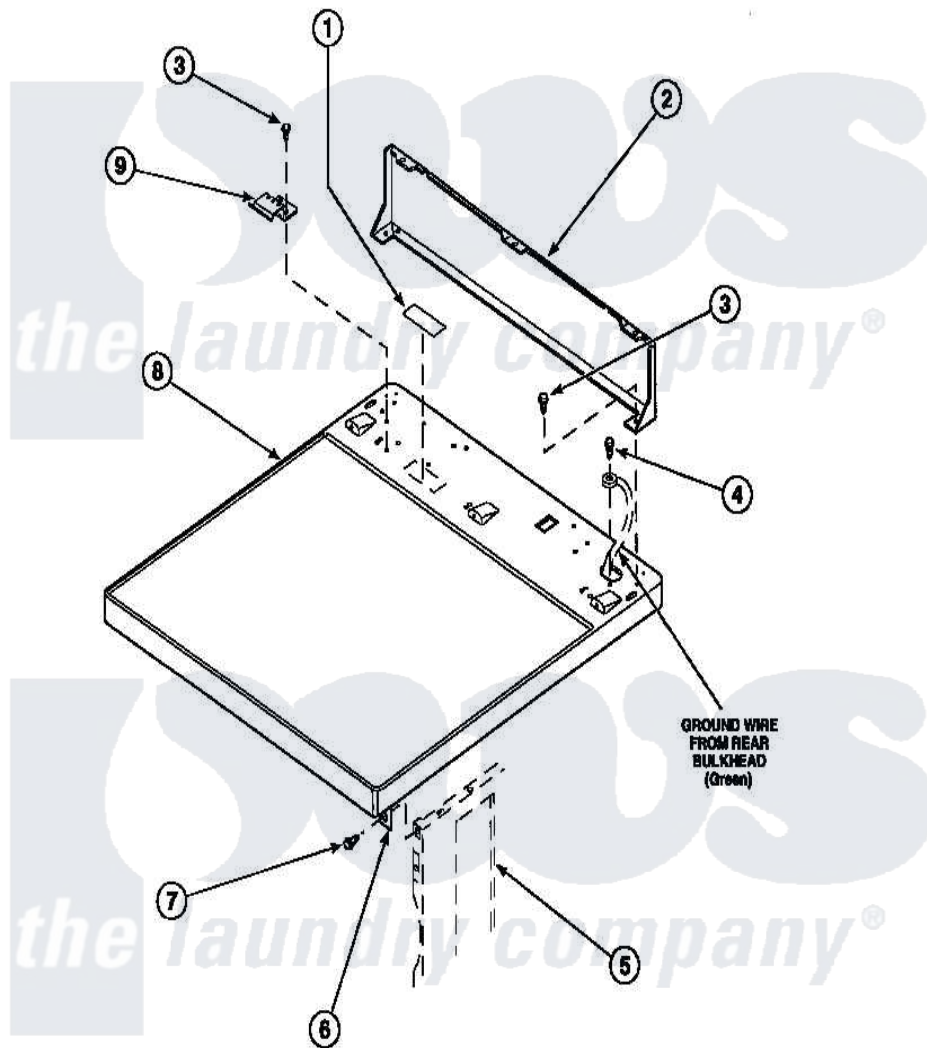

Amana LE8407W2 (BOM: PLE8407W2) 01 - CABINET TOP AND CONTROL HOOD REAR PANEL

Amana [Residential Amana LE8407W2 \(BOM: PLE8407W2\) Dryer Parts](#) Parts Diagram 01 - CABINET TOP AND CONTROL HOOD REAR PANEL
 Click on the part number to view part

Item	Original Part Number	Replaced By	Status	Part Description
1	24903		Not Available	STICKER,DISCONNECT POW
2	500343		Not Available	PANEL,BACK(HOME HOOD)
3	501086	90767		Screw, 8A X 3/8 HeX Washer Head Tapping
4	20530			Screw, 10-24 x 3/8 Hex
5	500001P		Not Available	(ADD LETTER BEFORE "P" IN PART
6	500084	40130801		Bracket, Top Mount
7	33562	27001200		Screw
8	500085P		Not Available	(ADD LETTER L-L, W-W TO PART N
9	501241	Y503876		Clip, Hold Down