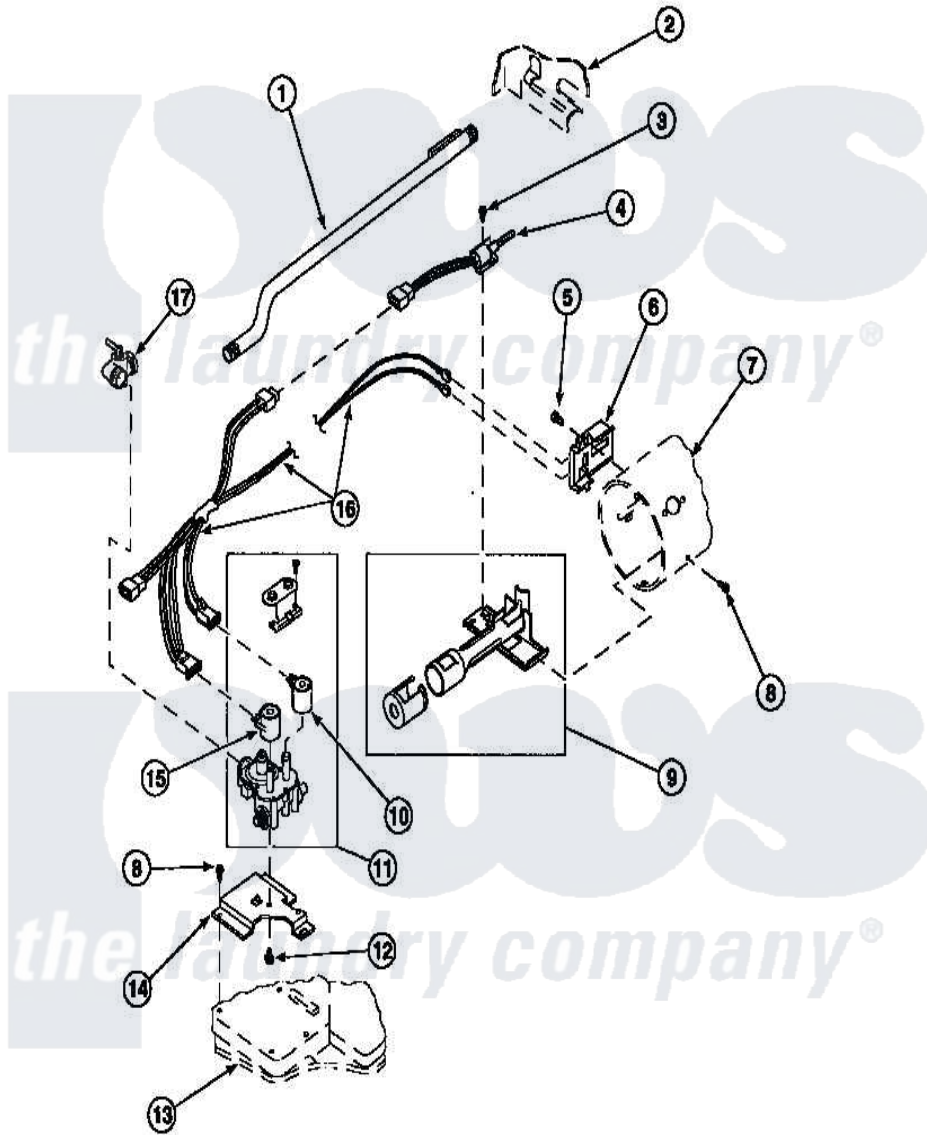

Amana LE8407W2 (BOM: PLE8407W2) 04 - GAS VALVE, IGNITER & GAS CONVERSION KITS

Amana Residential Amana LE8407W2 (BOM: PLE8407W2) Dryer Parts Parts Diagram 04 - GAS VALVE, IGNITER & GAS CONVERSION KITS

[Click on the part number to view part](#)

Item	Original Part Number	Replaced By	Status	Part Description
2	500001P		Not Available	(ADD LETTER BEFORE "P" IN PART
5	23222	3177991		Screw
8	501668	503688		Screw, 10B-16 X .34 I
13	500070			Base, Dryer
NI	500744		Not Available	ASSY,WIRE HARNESS