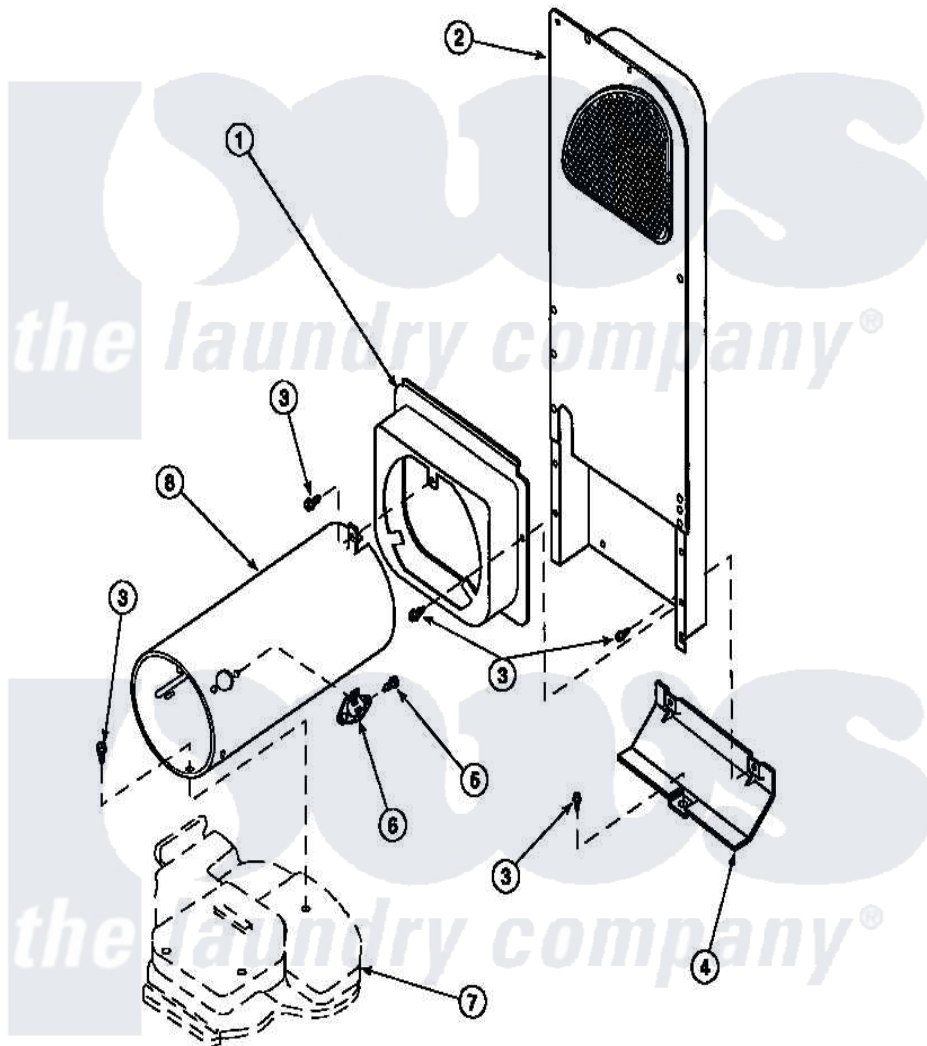

**Amana LE8407W2 (BOM: PLE8407W2) 11 - HEATER BOX ASSY
ORIGINALLY ON GAS DRYER**

Amana Residential Amana LE8407W2 (BOM: PLE8407W2) Dryer Parts Parts Diagram 11 - HEATER BOX ASSY
ORIGINALLY ON GAS DRYER
Click on the part number to view part

Item	Original Part Number	Replaced By	Status	Part Description
2	500179P	503605		Assembly, Heater Duct
3	501668	503688		Screw, 10B-16 X .34 I
4	60952		Not Available	SHIELD,HEAT DUCT
7	500070			Base, Dryer