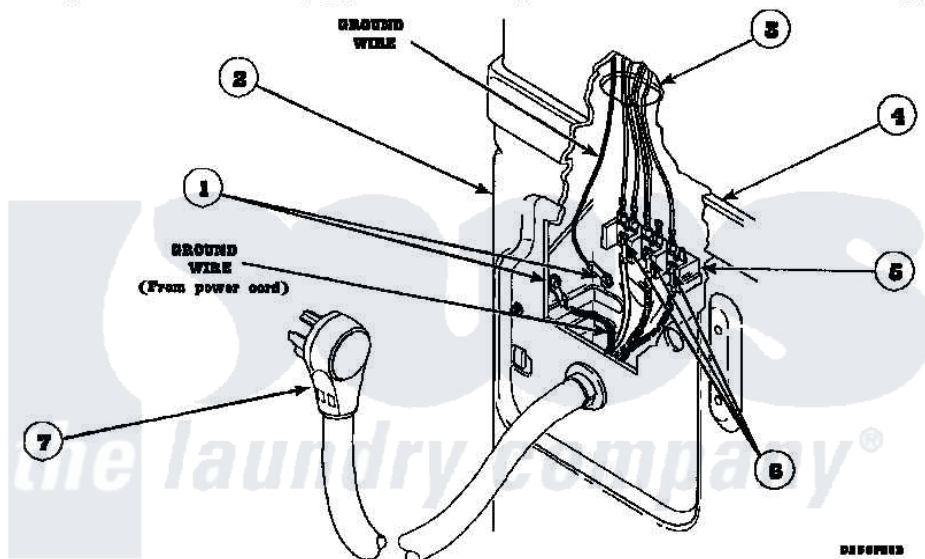

# Amana LE8407W2 (BOM: PLE8407W2) 17 - POWER CORDS

Amana Residential Amana LE8407W2 (BOM: PLE8407W2) Dryer Parts Parts Diagram 17 - POWER CORDS  
 Click on the part number to view part

Item	Original Part Number	Replaced By	Status	Part Description
1	<a href="#">20530</a>			Screw, 10-24 x 3/8 Hex
2	500001P		Not Available	(ADD LETTER BEFORE "P" IN PART
3	500343		Not Available	PANEL, BACK(HOME HOOD)
4	500085P		Not Available	(ADD LETTER L-L, W-W TO PART N
5	61923P	<a href="#">61923</a>		Block, Terminal
6	Y61199	<a href="#">3400094</a>		Screw, 10-32 X 3/8