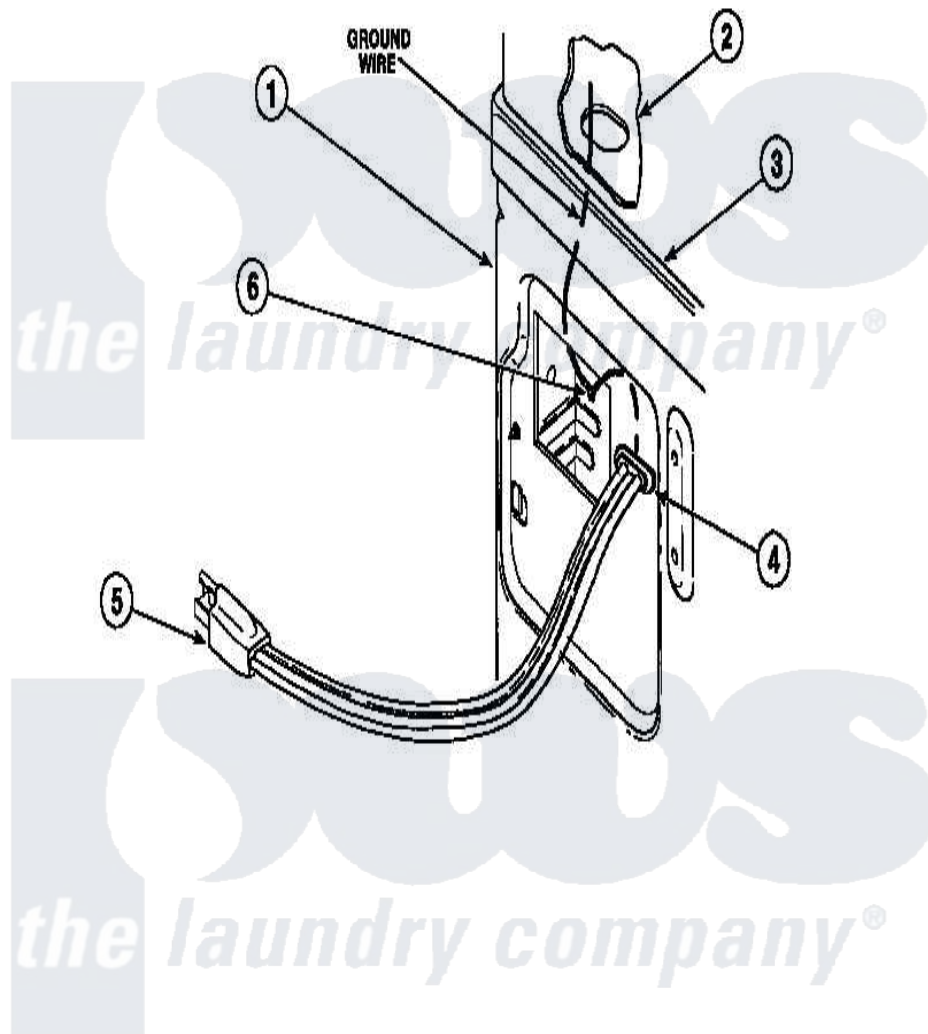

Amana LE8407W2 (BOM: PLE8407W2) 18 - POWER CORDS

Amana Residential Amana LE8407W2 (BOM: PLE8407W2) Dryer Parts Parts Diagram 18 - POWER CORDS
 Click on the part number to view part

Item	Original Part Number	Replaced By	Status	Part Description
1	500001P		Not Available	(ADD LETTER BEFORE "P" IN PART
2	500343		Not Available	PANEL, BACK(HOME HOOD)
3	500085P		Not Available	(ADD LETTER L-L, W-W TO PART N
6	20530			Screw, 10-24 x 3/8 Hex