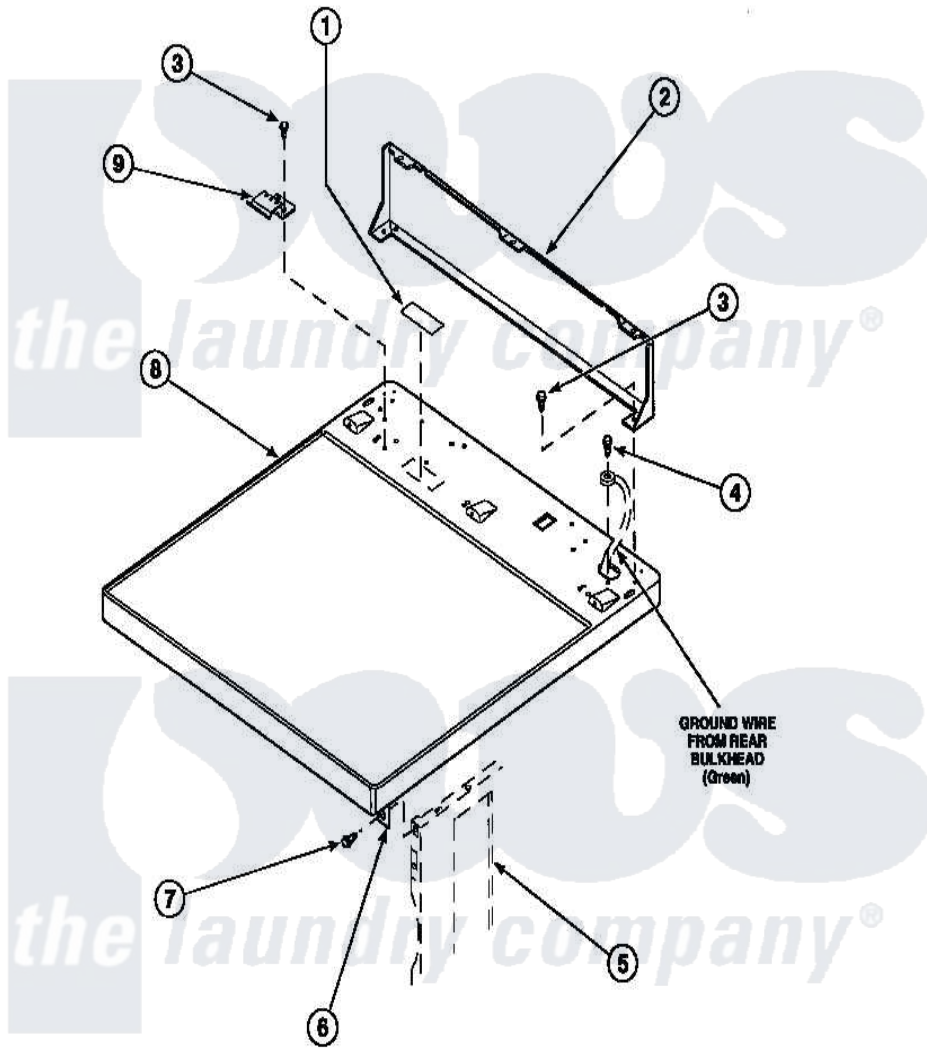

Amana LE8457L2 (BOM: PLE8457L2) 01 - CABINET TOP AND CONTROL HOOD REAR PANEL

Amana Residential Amana LE8457L2 (BOM: PLE8457L2) Dryer Parts Parts Diagram 01 - CABINET TOP AND CONTROL HOOD REAR PANEL
 Click on the part number to view part

Item	Original Part Number	Replaced By	Status	Part Description
1	24903		Not Available	STICKER,DISCONNECT POW
2	500343		Not Available	PANEL,BACK(HOME HOOD)
3	501086	90767		Screw, 8A X 3/8 Hex Washer Head Tapping
4	20530			Screw, 10-24 x 3/8 Hex
5	500001P		Not Available	(ADD LETTER BEFORE "P" IN PART
6	500084	40130801		Bracket, Top Mount
7	33562	27001200		Screw
8	500085P		Not Available	(ADD LETTER L-L, W-W TO PART N
9	501241	Y503876		Clip, Hold Down