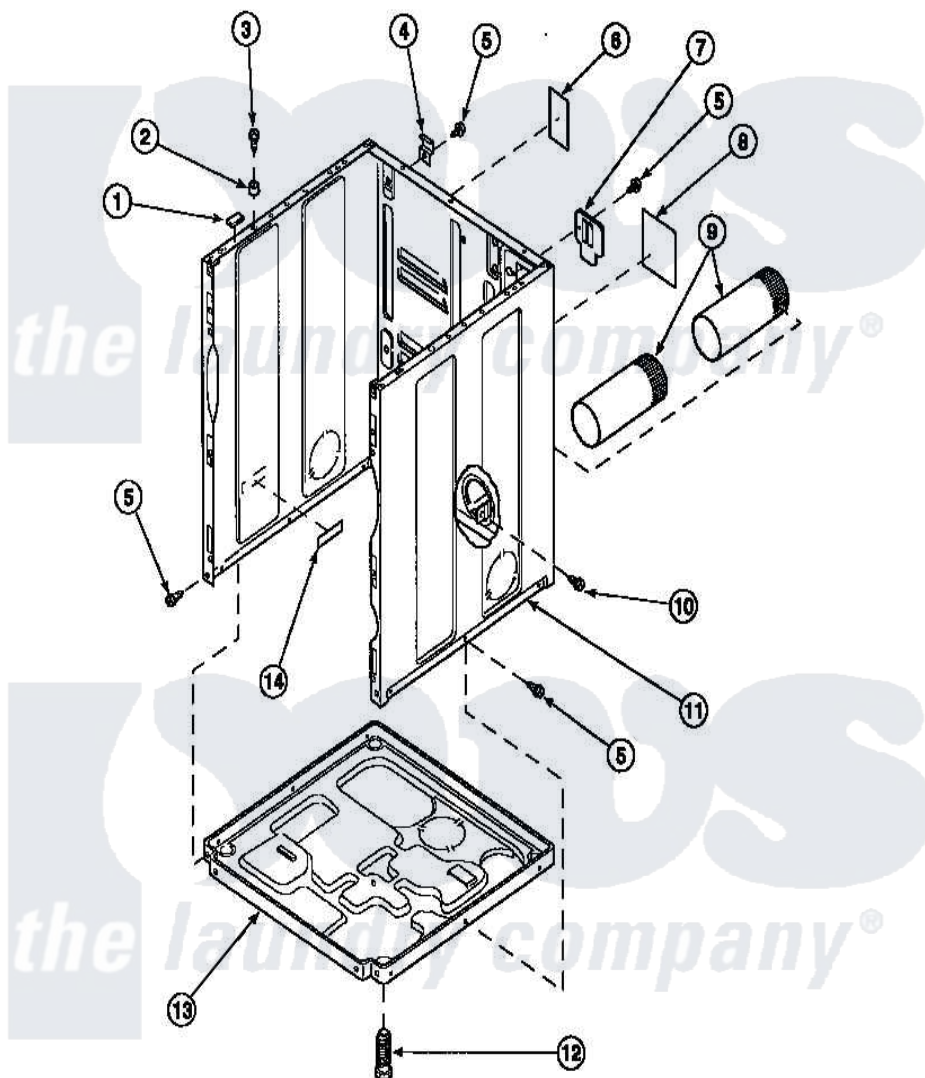

Amana LE8457L2 (BOM: PLE8457L2) 02 - CABINET, EXHAUST DUCT AND BASE

Amana Residential Amana LE8457L2 (BOM: PLE8457L2) Dryer Parts Parts Diagram 02 - CABINET, EXHAUST DUCT AND BASE

[Click on the part number to view part](#)

Item	Original Part Number	Replaced By	Status	Part Description
1	Y56128			Pad, Bumper
2	56079	505187		Locator, Panel
3	32671	Y014874		Screw, Idler Arm And Sleeve
4	500003			Hinge, Top
5	33562	27001200		Screw
7	500114	510903		Plate Access Panel
8	501289		Not Available	(ELECTRIC MODELS)
9	500064	505518		Duct, Exhaust
10	501668	503688		Screw, 10B-16 X .34 I
11	500001P		Not Available	(ADD LETTER BEFORE "P" IN PART
12	Y500101			Leg, Leveling
13	500070			Base, Dryer
14	61294		Not Available	(ELECTRIC MODELS)
NI	521P3			Kit, Flex Vent-Display